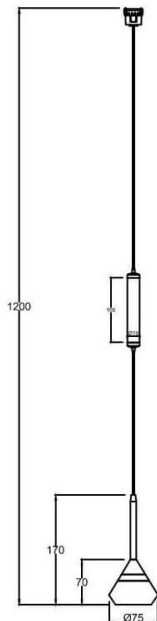

FLEX SD1

Lavov decorative tracklight from the family FLEX SD1 with a power of 7W and an optics 36° degrees beam angle . CCT 4000K. With a total lumen output of 182lm and an efficacy of 26lm/W . Made in Die Cast Aluminum body and PC adapter and finished in White color. ON-OFF driver.

Item code	86.FT09.1431.01
------------------	------------------------

Product type	Indoor
---------------------	---------------

Category	Tracklights
-----------------	--------------------

Family	FLEX
---------------	-------------

Subfamily	FLEX SD1
------------------	-----------------

Pictograms	    
	  

Dimensions

Product dimensions (mm) 197* ϕ 80*155mm

Scheme

Product

Real power (W)	7
-----------------------	----------

Real luminous flux (Lm)	182
--------------------------------	------------

Luminous efficiency (Lm/W)	26
-----------------------------------	-----------

Beam angle (°)	36°
-----------------------	------------

Life time (h)	50000h L80B10
----------------------	----------------------