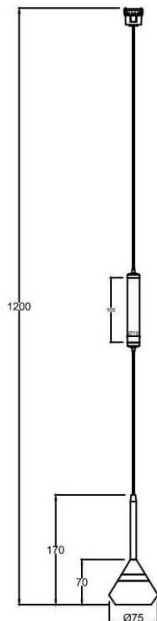

Scheme

Product

Real power (W)	7

Real luminous flux (Lm)	182

Luminous efficiency (Lm/W)	26

Beam angle (°)	36°

Life time (h)	50000h L80B10

IP	20

Electrical class insulation	Class III

Colour	White

Control gear included	yes

Control gear	ON-OFF

Colour temperature (K)	4000

Colour consistency (SDCM)	SDCM<3

CRI	90