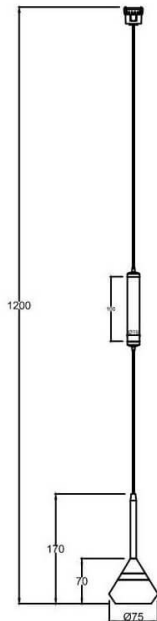

Scheme

Product

Real power (W)	7

Real luminous flux (Lm)	182

Luminous efficiency (Lm/W)	26

Beam angle (°)	36°

Life time (h)	50000h L80B10

IP	20

Electrical class insulation	Class III

Colour	White

Control gear included	yes

Control gear	ON-OFF

Colour temperature (K)	4000

Colour consistency (SDCM)	SDCM<3

CRI	90