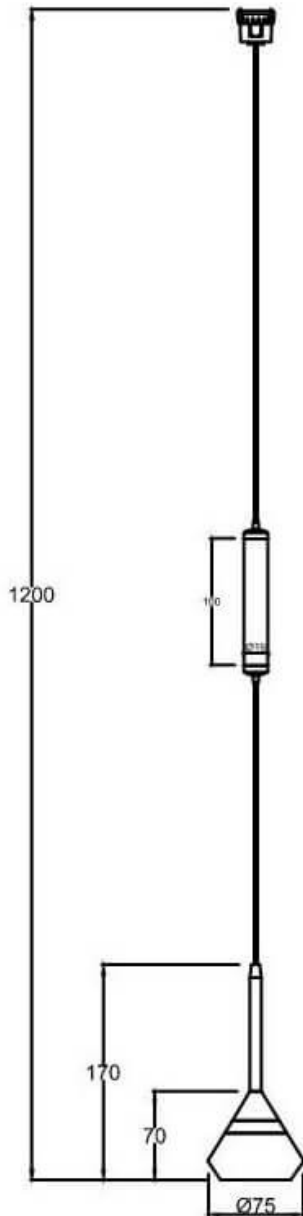

Dimensions

Product dimensions (mm)	197*ϕ80*155mm
--------------------------------	--------------------------------------

Scheme

FLEX SD1

Lavov decorative tracklight from the family FLEX SD1 with a power of 7W and an optics 36° degrees beam angle . CCT 4000K. With a total lumen output of 182lm and an efficacy of 26lm/W . Made in Die Cast Aluminum body and PC adapter and finished in Black color. ON-OFF driver.

Item code	86.FT09.1431.02
Product type	Indoor
Category	Tracklights
Family	FLEX
Subfamily	FLEX SD1
Pictograms	

Product	
Real power (W)	7
Real luminous flux (Lm)	182
Luminous efficiency (Lm/W)	26
Beam angle (°)	36°
Life time (h)	50000h L80B10
IP	20
Electrical class insulation	Class III
Colour	Black
Control gear included	yes
Control gear	ON-OFF
Colour temperature (K)	4000
Colour consistency (SDCM)	SDCM<3
CRI	90