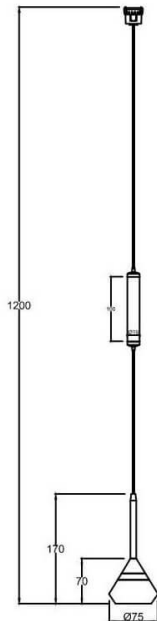

FLEX SD1

Lavov decorative tracklight from the family FLEX SD1 with a power of 7W and an optics 36° degrees beam angle . CCT 4000K. With a total lumen output of 182lm and an efficacy of 26lm/W . Made in Die Cast Aluminum body and PC adapter and finished in Black color. ON-OFF driver.

Item code	86.FT09.1431.02
------------------	------------------------

Product type	Indoor
---------------------	---------------

Category	Tracklights
-----------------	--------------------

Family	FLEX
---------------	-------------

Subfamily	FLEX SD1
------------------	-----------------

Pictograms	    
-------------------	---

Dimensions

Product dimensions (mm)	197*φ80*155mm
--------------------------------	----------------------

Scheme

Product

Real power (W)	7
-----------------------	----------

Real luminous flux (Lm)	182
--------------------------------	------------

Luminous efficiency (Lm/W)	26
-----------------------------------	-----------