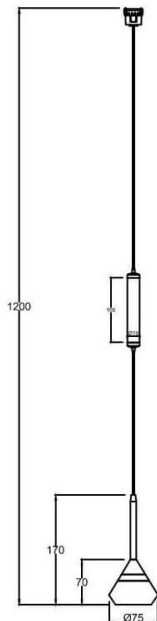

FLEX SD1

Lavov decorative tracklight from the family FLEX SD1 with a power of 7W and an optics 36° degrees beam angle . CCT 4000K. With a total lumen output of 182lm and an efficacy of 26lm/W . Made in Die Cast Aluminum body and PC adapter and finished in Black color. ON-OFF driver.

Item code	86.FT09.1431.02
------------------	------------------------

Product type	Indoor
---------------------	---------------

Category	Tracklights
-----------------	--------------------

Family	FLEX
---------------	-------------

Subfamily	FLEX SD1
------------------	-----------------

Pictograms	    
-------------------	---

Dimensions

Product dimensions (mm)	197*φ80*155mm
--------------------------------	----------------------

Scheme

Product

Real power (W)	7
-----------------------	----------

Real luminous flux (Lm)	182
--------------------------------	------------

Luminous efficiency (Lm/W)	26
-----------------------------------	-----------