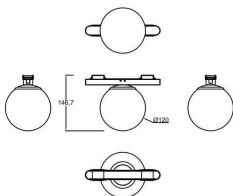

Scheme

Product

Real power (W)	5

Real luminous flux (Lm)	300

Luminous efficiency (Lm/W)	60

Beam angle (°)	180°

Life time (h)	50000h L80B10

IP	20

Electrical class insulation	Class III

Colour	Black

Control gear included	yes

Control gear	ON-OFF

Colour temperature (K)	3000

Colour consistency (SDCM)	SDCM<3

CRI	90