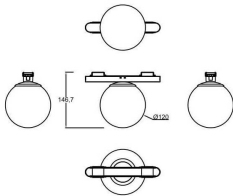

FLEX G

Lavov decorative tracklight from the family FLEX G with a power of 5W and an optics 180° degrees beam angle . CCT 3000K. With a total lumen output of 300lm and an efficacy of 60lm/W . Made in Die Cast Aluminum body and PC adapter and finished in Black color. ON-OFF driver.

Item code	86.FT11.1301.02
Product type	Indoor
Category	Tracklights
Family	FLEX
Subfamily	FLEX G

Pictograms

Dimensions

Product dimensions (mm) 197*φ120*145mm

Scheme

Product

Real power (W)	5
Real luminous flux (Lm)	300
Luminous efficiency (Lm/W)	60
Beam angle (°)	180°
Life time (h)	50000h L80B10
IP	20
Electrical class insulation	Class III
Colour	Black
Control gear included	yes
Control gear	ON-OFF
Colour temperature (K)	3000
Colour consistency (SDCM)	SDCM<3
CRI	90