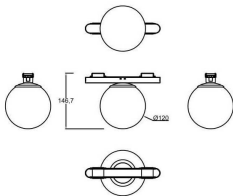

FLEX G

Lavov decorative tracklight from the family FLEX G with a power of 5W and an optics 180° degrees beam angle . CCT 3000K. With a total lumen output of 300lm and an efficacy of 60lm/W . Made in Die Cast Aluminum body and PC adapter and finished in Black color. ON-OFF driver.

Item code	86.FT11.1301.02
Product type	Indoor
Category	Tracklights
Family	FLEX
Subfamily	FLEX G

Pictograms

Dimensions

Product dimensions (mm) 197* ϕ 120*145mm

Scheme

Product

Real power (W)	5
Real luminous flux (Lm)	300
Luminous efficiency (Lm/W)	60
Beam angle (°)	180°
Life time (h)	50000h L80B10
IP	20
Electrical class insulation	Class III
Colour	Black
Control gear included	yes
Control gear	ON-OFF
Colour temperature (K)	3000
Colour consistency (SDCM)	SDCM<3
CRI	90