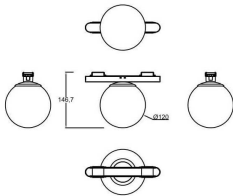

FLEX G

Lavov decorative tracklight from the family FLEX G with a power of 5W and an optics 180° degrees beam angle . CCT 4000K. With a total lumen output of 300lm and an efficacy of 60lm/W . Made in Die Cast Aluminum body and PC adapter and finished in Black color. ON-OFF driver.

Item code	86.FT11.1401.02
Product type	Indoor
Category	Tracklights
Family	FLEX
Subfamily	FLEX G

Pictograms

Dimensions

Product dimensions (mm) 197*φ120*145mm

Scheme

Product

Real power (W)	5
Real luminous flux (Lm)	300
Luminous efficiency (Lm/W)	60
Beam angle (°)	180°
Life time (h)	50000h L80B10
IP	20
Electrical class insulation	Class III
Colour	Black
Control gear included	yes
Control gear	ON-OFF
Colour temperature (K)	4000
Colour consistency (SDCM)	SDCM<3
CRI	90