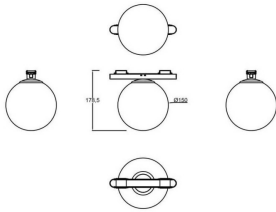

FLEX G

Lavov decorative tracklight from the family FLEX G with a power of 5W and an optics 180° degrees beam angle . CCT 3000K. With a total lumen output of 300lm and an efficacy of 60lm/W . Made in Die Cast Aluminum body and PC adapter and finished in Black color. ON-OFF driver.

Item code	86.FT11.2301.02
Product type	Indoor
Category	Tracklights
Family	FLEX
Subfamily	FLEX G

Pictograms

Dimensions

Product dimensions (mm) 197*φ150*178.5mm

Scheme

Product

Real power (W)	5
Real luminous flux (Lm)	300
Luminous efficiency (Lm/W)	60
Beam angle (°)	180°
Life time (h)	50000h L80B10
IP	20
Electrical class insulation	Class III
Colour	Black
Control gear included	yes
Control gear	ON-OFF
Colour temperature (K)	3000
Colour consistency (SDCM)	SDCM<3
CRI	90