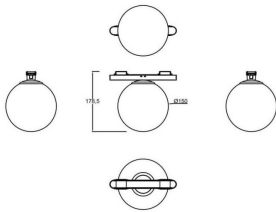

FLEX G

Lavov decorative tracklight from the family FLEX G with a power of 5W and an optics 180° degrees beam angle . CCT 3000K. With a total lumen output of 300lm and an efficacy of 60lm/W . Made in Die Cast Aluminum body and PC adapter and finished in Black color. ON-OFF driver.

Item code	86.FT11.2301.02
Product type	Indoor
Category	Tracklights
Family	FLEX
Subfamily	FLEX G
Pictograms	

Dimensions

Product dimensions (mm) 197* ϕ 150*178.5mm

Scheme

Product

Real power (W)	5
Real luminous flux (Lm)	300
Luminous efficiency (Lm/W)	60
Beam angle (°)	180°
Life time (h)	50000h L80B10
IP	20
Electrical class insulation	Class III
Colour	Black
Control gear included	yes
Control gear	ON-OFF
Colour temperature (K)	3000
Colour consistency (SDCM)	SDCM<3
CRI	90