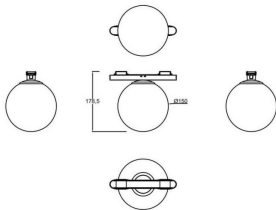

FLEX G

Lavov decorative tracklight from the family FLEX G with a power of 5W and an optics 180° degrees beam angle . CCT 3000K. With a total lumen output of 300lm and an efficacy of 60lm/W . Made in Die Cast Aluminum body and PC adapter and finished in Black color. ON-OFF driver.

Item code	86.FT11.2301.02
Product type	Indoor
Category	Tracklights
Family	FLEX
Subfamily	FLEX G
Pictograms	

Dimensions

Product dimensions (mm) 197* ϕ 150*178.5mm

Scheme

Product

Real power (W)	5
Real luminous flux (Lm)	300
Luminous efficiency (Lm/W)	60
Beam angle (°)	180°
Life time (h)	50000h L80B10
IP	20
Electrical class insulation	Class III
Colour	Black
Control gear included	yes
Control gear	ON-OFF
Colour temperature (K)	3000
Colour consistency (SDCM)	SDCM<3
CRI	90