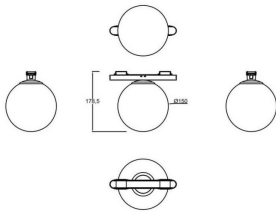

FLEX G

Lavov decorative tracklight from the family FLEX G with a power of 5W and an optics 180° degrees beam angle . CCT 3000K. With a total lumen output of 300lm and an efficacy of 60lm/W . Made in Die Cast Aluminum body and PC adapter and finished in Black color. ON-OFF driver.

Item code	86.FT11.2301.02
Product type	Indoor
Category	Tracklights
Family	FLEX
Subfamily	FLEX G

Pictograms

Dimensions

Product dimensions (mm) 197*φ150*178.5mm

Scheme

Product

Real power (W)	5
Real luminous flux (Lm)	300
Luminous efficiency (Lm/W)	60
Beam angle (°)	180°
Life time (h)	50000h L80B10
IP	20
Electrical class insulation	Class III
Colour	Black
Control gear included	yes
Control gear	ON-OFF
Colour temperature (K)	3000
Colour consistency (SDCM)	SDCM<3
CRI	90