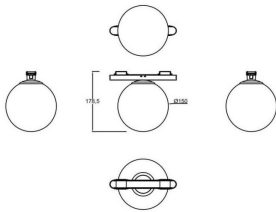

**FLEX G**

Lavov decorative tracklight from the family FLEX G with a power of 5W and an optics 180° degrees beam angle . CCT 4000K. With a total lumen output of 300lm and an efficacy of 60lm/W . Made in Die Cast Aluminum body and PC adapter and finished in Black color. ON-OFF driver.

<b>Item code</b>	<b>86.FT11.2401.02</b>
<b>Product type</b>	<b>Indoor</b>
<b>Category</b>	<b>Tracklights</b>
<b>Family</b>	<b>FLEX</b>
<b>Subfamily</b>	<b>FLEX G</b>
<b>Pictograms</b>	

**Dimensions**

**Product dimensions (mm)** 197\* $\phi$ 150\*178.5mm

**Scheme**

**Product**

<b>Real power (W)</b>	<b>5</b>
<b>Real luminous flux (Lm)</b>	<b>300</b>
<b>Luminous efficiency (Lm/W)</b>	<b>60</b>
<b>Beam angle (°)</b>	<b>180°</b>
<b>Life time (h)</b>	<b>50000h L80B10</b>
<b>IP</b>	<b>20</b>
<b>Electrical class insulation</b>	<b>Class III</b>
<b>Colour</b>	<b>Black</b>
<b>Control gear included</b>	<b>yes</b>
<b>Control gear</b>	<b>ON-OFF</b>
<b>Colour temperature (K)</b>	<b>4000</b>
<b>Colour consistency (SDCM)</b>	<b>SDCM&lt;3</b>
<b>CRI</b>	<b>90</b>