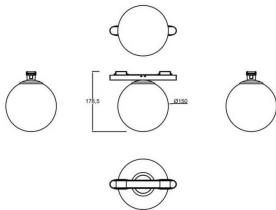

FLEX G

Lavov decorative tracklight from the family FLEX G with a power of 5W and an optics 180° degrees beam angle . CCT 4000K. With a total lumen output of 300lm and an efficacy of 60lm/W . Made in Die Cast Aluminum body and PC adapter and finished in Black color. ON-OFF driver.

Item code	86.FT11.2401.02
Product type	Indoor
Category	Tracklights
Family	FLEX
Subfamily	FLEX G
Pictograms	

Dimensions

Product dimensions (mm) 197* ϕ 150*178.5mm

Scheme

Product

Real power (W)	5
Real luminous flux (Lm)	300
Luminous efficiency (Lm/W)	60
Beam angle (°)	180°
Life time (h)	50000h L80B10
IP	20
Electrical class insulation	Class III
Colour	Black
Control gear included	yes
Control gear	ON-OFF
Colour temperature (K)	4000
Colour consistency (SDCM)	SDCM<3
CRI	90