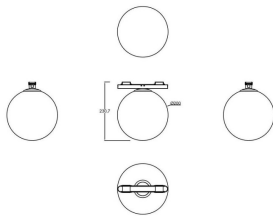

FLEX G

Lavov decorative tracklight from the family FLEX G with a power of 5W and an optics 180° degrees beam angle . CCT 3000K. With a total lumen output of 300lm and an efficacy of 60lm/W . Made in Die Cast Aluminum body and PC adapter and finished in Black color. ON-OFF driver.

Item code	86.FT11.3301.02
Product type	Indoor
Category	Tracklights
Family	FLEX
Subfamily	FLEX G

Pictograms

Dimensions

Product dimensions (mm) 197* ϕ 200*230mm

Scheme

Product

Real power (W)	5
Real luminous flux (Lm)	300
Luminous efficiency (Lm/W)	60
Beam angle (°)	180°
Life time (h)	50000h L80B10
IP	20
Electrical class insulation	Class III
Colour	Black
Control gear included	yes
Control gear	ON-OFF
Colour temperature (K)	3000
Colour consistency (SDCM)	SDCM<3
CRI	90