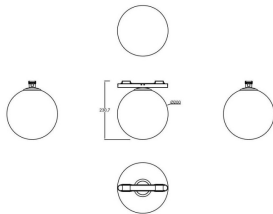

FLEX G

Lavov decorative tracklight from the family FLEX G with a power of 5W and an optics 180° degrees beam angle . CCT 3000K. With a total lumen output of 300lm and an efficacy of 60lm/W . Made in Die Cast Aluminum body and PC adapter and finished in Black color. ON-OFF driver.

Item code	86.FT11.3301.02
Product type	Indoor
Category	Tracklights
Family	FLEX
Subfamily	FLEX G

Pictograms

Dimensions

Product dimensions (mm) 197* ϕ 200*230mm

Scheme

Product

Real power (W)	5
Real luminous flux (Lm)	300
Luminous efficiency (Lm/W)	60
Beam angle (°)	180°
Life time (h)	50000h L80B10
IP	20
Electrical class insulation	Class III
Colour	Black
Control gear included	yes
Control gear	ON-OFF
Colour temperature (K)	3000
Colour consistency (SDCM)	SDCM<3
CRI	90