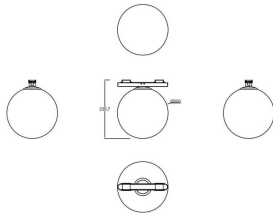

FLEX G

Lavov decorative tracklight from the family FLEX G with a power of 5W and an optics 180° degrees beam angle . CCT 4000K. With a total lumen output of 300lm and an efficacy of 60lm/W . Made in Die Cast Aluminum body and PC adapter and finished in Black color. ON-OFF driver.

Item code	86.FT11.3401.02
Product type	Indoor
Category	Tracklights
Family	FLEX
Subfamily	FLEX G

Pictograms

Dimensions

Product dimensions (mm) 197* ϕ 200*230mm

Scheme

Product

Real power (W)	5
Real luminous flux (Lm)	300
Luminous efficiency (Lm/W)	60
Beam angle (°)	180°
Life time (h)	50000h L80B10
IP	20
Electrical class insulation	Class III
Colour	Black
Control gear included	yes
Control gear	ON-OFF
Colour temperature (K)	4000
Colour consistency (SDCM)	SDCM<3
CRI	90