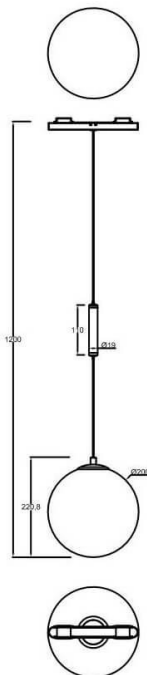

FLEX SG

Lavov decorative tracklight from the family FLEX SG with a power of 5W and an optics 180° degrees beam angle . CCT 3000K. With a total lumen output of 300lm and an efficacy of 60lm/W . Made in Die Cast Aluminum body and PC adapter and finished in Black color. ON-OFF driver.

Item code	86.FT12.3301.02
------------------	------------------------

Product type	Indoor
---------------------	---------------

Category	Tracklights
-----------------	--------------------

Family	FLEX
---------------	-------------

Subfamily	FLEX SG
------------------	----------------

Pictograms	    
	  

XX°

CRI 90

CE

Driver INCL.

On Off

DALI

IP 20

50000h L80B10

Dimensions

Product dimensions (mm) 197*φ200*1200mm

Scheme

Product

Real power (W)	5
-----------------------	----------

Real luminous flux (Lm)	300
--------------------------------	------------