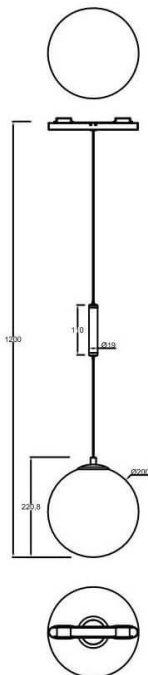

FLEX SG

Lavov decorative tracklight from the family FLEX SG with a power of 5W and an optics 180° degrees beam angle . CCT 4000K. With a total lumen output of 300lm and an efficacy of 60lm/W . Made in Die Cast Aluminum body and PC adapter and finished in Black color. ON-OFF driver.

Item code	86.FT12.3401.02
------------------	------------------------

Product type	Indoor
---------------------	---------------

Category	Tracklights
-----------------	--------------------

Family	FLEX
---------------	-------------

Subfamily	FLEX SG
------------------	----------------

Pictograms	
-------------------	--

Dimensions

Product dimensions (mm)	197*φ200*1200mm
--------------------------------	------------------------

Scheme

Product

Real power (W)	5
-----------------------	----------

Real luminous flux (Lm)	300
--------------------------------	------------

Luminous efficiency (Lm/W)	60
-----------------------------------	-----------