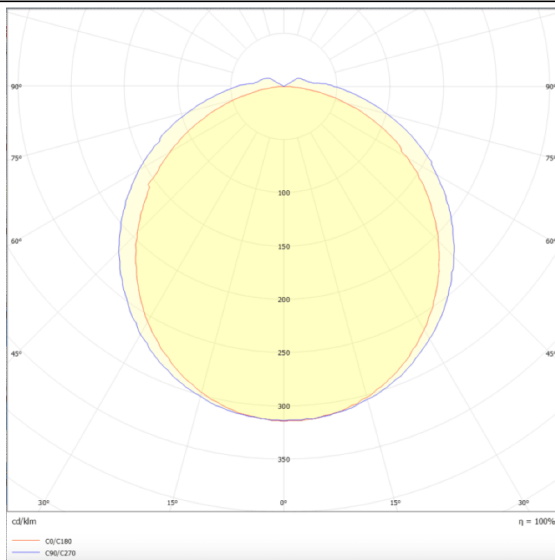

CONNECT

Lavov Industrial fixture from the family CONNECT with a power of 20W and a 120 degrees beam angle with a real lumen output of 2300lm and an efficiency of 115 lm/W made in Extruded Aluminum and finished in White colour.ON-OFF driver.

Scheme

Photometry

Item code	86.I001.1401.01
Product type	Indoor
Category	Industrial
Family	CONNECT
Subfamily	CONNECT
Pictograms	

Product	
Real power (W)	20
Real luminous flux (Lm)	2300
Luminous efficiency (Lm/W)	115
Beam angle (°)	120
Life time (h)	50000h L80B10
IP	66
Colour	White
Control gear included	Yes
Control gear	ON-OFF
Light source	LED
Type of LED	SMD
Colour temperature (K)	4000
Colour consistency (SDCM)	SDCM3
CRI	80