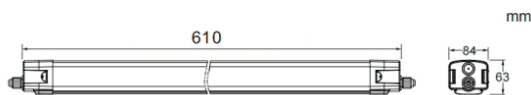

CONNECT

Lavov Industrial fixture from the family CONNECT with a power of 20W and a 120 degrees beam angle with a real lumen output of 2300lm and an efficiency of 115 lm/W made in Extruded Aluminum and finished in White colour.ON-OFF driver.

Scheme

Photometry

Item code	86.I001.1401.01
Product type	Indoor
Category	Industrial
Family	CONNECT
Subfamily	CONNECT
Pictograms	

Product	
Real power (W)	20
Real luminous flux (Lm)	2300
Luminous efficiency (Lm/W)	115
Beam angle (°)	120
Life time (h)	50000h L80B10
IP	66
Colour	White
Control gear included	Yes
Control gear	ON-OFF
Light source	LED
Type of LED	SMD
Colour temperature (K)	4000
Colour consistency (SDCM)	SDCM3
CRI	80