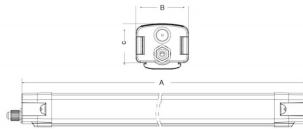

CONNECT

Lavov Industrial fixture from the family CONNECT with a power of 20W and a 120 degrees beam angle with a real lumen output of 2300lm and an efficiency of 115 lm/W made in Extruded Aluminum and finished in White colour.ON-OFF driver.

Item code	86.I001.1401.01
Product type	Indoor
Category	Industrial
Family	CONNECT
Subfamily	CONNECT
Pictograms	

Scheme

Product

Real power (W)	20
Real luminous flux (Lm)	2300
Luminous efficiency (Lm/W)	115
Beam angle (°)	120
Life time (h)	50000h L80B10
IP	66
Colour	White
Control gear included	Yes
Control gear	ON-OFF
Colour temperature (K)	4000
Colour consistency (SDCM)	SDCM<3
CRI	80