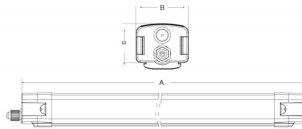

CONNECT

Lavov Industrial fixture from the family CONNECT with a power of 20W and a 120 degrees beam angle with a real lumen output of 2300lm and an efficiency of 115 lm/W made in Extruded Aluminum and finished in White colour.ON-OFF driver.

Item code	86.I001.1401.01
Product type	Indoor
Category	Industrial
Family	CONNECT
Subfamily	CONNECT
Pictograms	

Scheme

Product

Real power (W)	20
Real luminous flux (Lm)	2300
Luminous efficiency (Lm/W)	115
Beam angle (°)	120
Life time (h)	50000h L80B10
IP	66
Colour	White
Control gear included	Yes
Control gear	ON-OFF
Colour temperature (K)	4000
Colour consistency (SDCM)	SDCM<3
CRI	80

Photometry