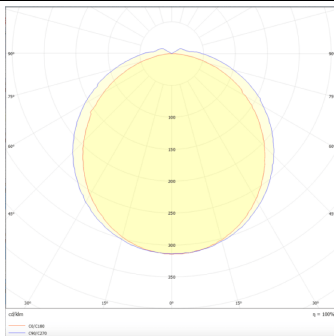

CONNECT

Lavov Industrial fixture from the family CONNECT with a power of 20W and a 120 degrees beam angle with a real lumen output of 2300lm and an efficiency of 115 lm/W made in Extruded Aluminum and finished in White colour.ON-OFF driver.

Item code	86.I001.1401.01
Product type	Indoor
Category	Industrial
Family	CONNECT
Subfamily	CONNECT
Pictograms	

Scheme

Photometry

Product	
Real power (W)	20
Real luminous flux (Lm)	2300
Luminous efficiency (Lm/W)	115
Beam angle (°)	120
Life time (h)	50000h L80B10
IP	66
Colour	White
Control gear included	Yes
Control gear	ON-OFF
Colour temperature (K)	4000
Colour consistency (SDCM)	SDCM<3
CRI	80