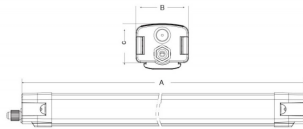

CONNECT

Lavov Industrial fixture from the family CONNECT with a power of 20W and a 120 degrees beam angle with a real lumen output of 2300lm and an efficiency of 115 lm/W made in Extruded Aluminum and finished in White colour.

Item code	86.I001.1403.01
Product type	Indoor
Category	Industrial
Family	CONNECT
Subfamily	CONNECT

Pictograms

Scheme

Product

Real power (W)	20
Real luminous flux (Lm)	2300
Luminous efficiency (Lm/W)	115
Beam angle (°)	120
Life time (h)	50000h L80B10
IP	66
Colour	White
Control gear	DALI
Colour temperature (K)	4000
Colour consistency (SDCM)	SDCM<3
CRI	80