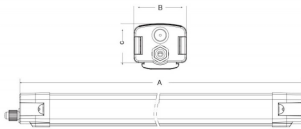

CONNECT

Lavov Industrial fixture from the family CONNECT with a power of 20W and a 120 degrees beam angle with a real lumen output of 2300lm and an efficiency of 115 lm/W made in Extruded Aluminum and finished in White colour.

Item code	86.I001.1403.01
Product type	Indoor
Category	Industrial
Family	CONNECT
Subfamily	CONNECT
Pictograms	

Scheme

Product

Real power (W)	20
Real luminous flux (Lm)	2300
Luminous efficiency (Lm/W)	115
Beam angle (°)	120
Life time (h)	50000h L80B10
IP	66
Colour	White
Control gear	DALI
Colour temperature (K)	4000
Colour consistency (SDCM)	SDCM<3
CRI	80