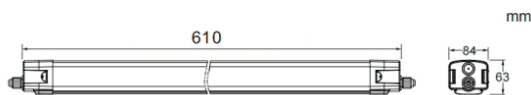

### CONNECT

Lavov Industrial fixture from the family CONNECT with a power of 20W and a 120 degrees beam angle with a real lumen output of 2300lm and an efficiency of 115 lm/W made in Extruded Aluminum and finished in White colour.

### Scheme

<b>Item code</b>	<b>86.I001.1403.01</b>
<b>Product type</b>	<b>Indoor</b>
<b>Category</b>	<b>Industrial</b>
<b>Family</b>	<b>CONNECT</b>
<b>Subfamily</b>	<b>CONNECT</b>
<b>Pictograms</b>	

<b>Product</b>	
<b>Real power (W)</b>	<b>20</b>
<b>Real luminous flux (Lm)</b>	<b>2300</b>
<b>Luminous efficiency (Lm/W)</b>	<b>115</b>
<b>Beam angle (°)</b>	<b>120</b>
<b>Life time (h)</b>	<b>50000h L80B10</b>
<b>IP</b>	<b>66</b>
<b>Colour</b>	<b>White</b>
<b>Control gear</b>	<b>DALI</b>
<b>Colour temperature (K)</b>	<b>4000</b>
<b>Colour consistency (SDCM)</b>	<b>SDCM3</b>
<b>CRI</b>	<b>80</b>