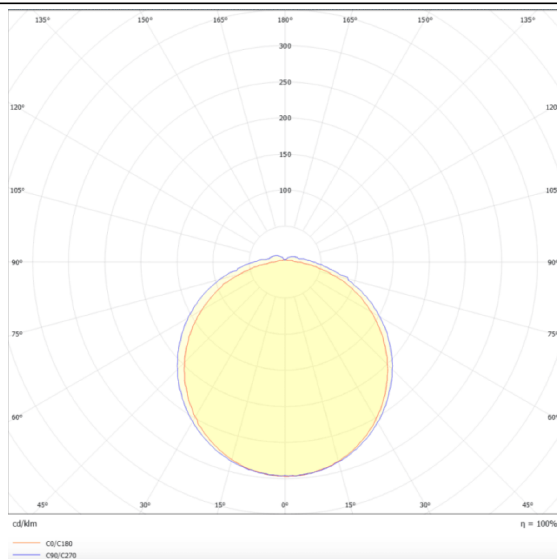

CONNECT

Lavov Industrial fixture from the family CONNECT with a power of 30W and a 120 degrees beam angle with a real lumen output of 3400lm and an efficiency of 113 lm/W made in Extruded Aluminum and finished in White colour.ON-OFF driver.

Scheme

Photometry

Item code	86.I001.2401.01
Product type	Indoor
Category	Industrial
Family	CONNECT
Subfamily	CONNECT
Pictograms	

Product	
Real power (W)	30
Real luminous flux (Lm)	3400
Luminous efficiency (Lm/W)	113
Beam angle (°)	120
Life time (h)	50000h L80B10
IP	66
Colour	White
Control gear included	Yes
Control gear	ON-OFF
Light source	LED
Type of LED	SMD
Colour temperature (K)	4000
Colour consistency (SDCM)	SDCM3
CRI	80