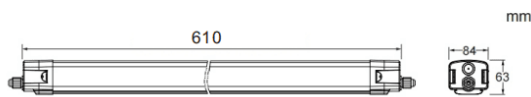

CONNECT

Lavov Industrial fixture from the family CONNECT with a power of 30W and a 120 degrees beam angle with a real lumen output of 3400lm and an efficiency of 113 lm/W made in Extruded Aluminum and finished in White colour.ON-OFF driver.

Scheme

Photometry

Item code	86.I001.2401.01
Product type	Indoor
Category	Industrial
Family	CONNECT
Subfamily	CONNECT
Pictograms	

Product	
Real power (W)	30
Real luminous flux (Lm)	3400
Luminous efficiency (Lm/W)	113
Beam angle (°)	120
Life time (h)	50000h L80B10
IP	66
Colour	White
Control gear included	Yes
Control gear	ON-OFF
Light source	LED
Type of LED	SMD
Colour temperature (K)	4000
Colour consistency (SDCM)	SDCM3
CRI	80