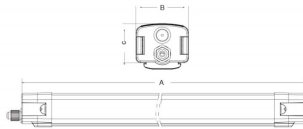

CONNECT

Lavov Industrial fixture from the family CONNECT with a power of 30W and a 120 degrees beam angle with a real lumen output of 3400lm and an efficiency of 113 lm/W made in Extruded Aluminum and finished in White colour.ON-OFF driver.

Item code	86.I001.2401.01
Product type	Indoor
Category	Industrial
Family	CONNECT
Subfamily	CONNECT
Pictograms	

Scheme

Product

Real power (W)	30
Real luminous flux (Lm)	3400
Luminous efficiency (Lm/W)	113
Beam angle (°)	120
Life time (h)	50000h L80B10
IP	66
Colour	White
Control gear included	Yes
Control gear	ON-OFF
Colour temperature (K)	4000
Colour consistency (SDCM)	SDCM<3
CRI	80

Photometry