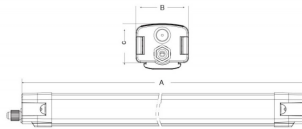

CONNECT

Lavov Industrial fixture from the family CONNECT with a power of 30W and a 120 degrees beam angle with a real lumen output of 3400lm and an efficiency of 113 lm/W made in Extruded Aluminum and finished in White colour.ON-OFF driver.

Item code	86.I001.2401.01
Product type	Indoor
Category	Industrial
Family	CONNECT
Subfamily	CONNECT

Pictograms

Scheme

Product

Real power (W)	30
Real luminous flux (Lm)	3400
Luminous efficiency (Lm/W)	113
Beam angle (°)	120
Life time (h)	50000h L80B10
IP	66
Colour	White
Control gear included	Yes
Control gear	ON-OFF
Colour temperature (K)	4000
Colour consistency (SDCM)	SDCM<3
CRI	80