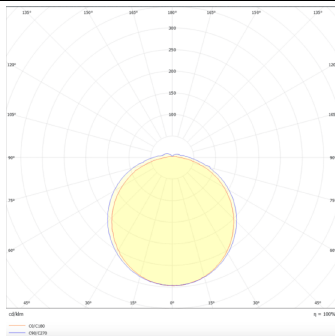

CONNECT

Lavov Industrial fixture from the family CONNECT with a power of 30W and a 120 degrees beam angle with a real lumen output of 3400lm and an efficiency of 113 lm/W made in Extruded Aluminum and finished in White colour.

Item code	86.I001.2403.01
Product type	Indoor
Category	Industrial
Family	CONNECT
Subfamily	CONNECT
Pictograms	

Scheme

Photometry

Product

Real power (W)	30
Real luminous flux (Lm)	3400
Luminous efficiency (Lm/W)	113
Beam angle (°)	120
Life time (h)	50000h L80B10
IP	66
Colour	White
Control gear	DALI
Colour temperature (K)	4000
Colour consistency (SDCM)	SDCM<3
CRI	80