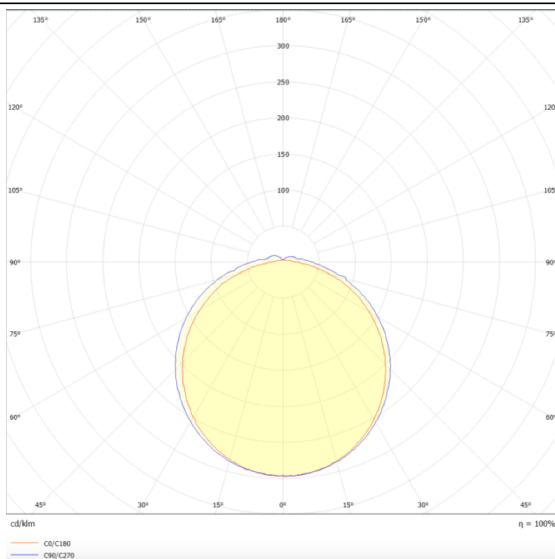

CONNECT

Lavov Industrial fixture from the family CONNECT with a power of 30W and a 120 degrees beam angle with a real lumen output of 3400lm and an efficiency of 113 lm/W made in Extruded Aluminum and finished in White colour.

Scheme

Photometry

Item code	86.I001.2403.01
Product type	Indoor
Category	Industrial
Family	CONNECT
Subfamily	CONNECT
Pictograms	

Product	
Real power (W)	30
Real luminous flux (Lm)	3400
Luminous efficiency (Lm/W)	113
Beam angle (°)	120
Life time (h)	50000h L80B10
IP	66
Colour	White
Control gear	DALI
Colour temperature (K)	4000
Colour consistency (SDCM)	SDCM3
CRI	80