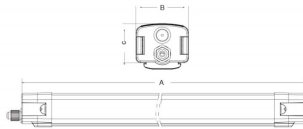

CONNECT

Lavov Industrial fixture from the family CONNECT with a power of 30W and a 120 degrees beam angle with a real lumen output of 3400lm and an efficiency of 113 lm/W made in Extruded Aluminum and finished in White colour.

Item code	86.I001.2403.01
Product type	Indoor
Category	Industrial
Family	CONNECT
Subfamily	CONNECT
Pictograms	

Scheme

Product

Real power (W)	30
Real luminous flux (Lm)	3400
Luminous efficiency (Lm/W)	113
Beam angle (°)	120
Life time (h)	50000h L80B10
IP	66
Colour	White
Control gear	DALI
Colour temperature (K)	4000
Colour consistency (SDCM)	SDCM<3
CRI	80