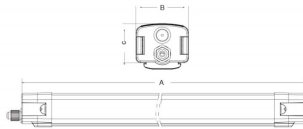

CONNECT

Lavov Industrial fixture from the family CONNECT with a power of 30W and a 120 degrees beam angle with a real lumen output of 3400lm and an efficiency of 113 lm/W made in Extruded Aluminum and finished in White colour.

Item code	86.I001.2403.01
Product type	Indoor
Category	Industrial
Family	CONNECT
Subfamily	CONNECT
Pictograms	

Scheme

Photometry

Product

Real power (W)	30
Real luminous flux (Lm)	3400
Luminous efficiency (Lm/W)	113
Beam angle (°)	120
Life time (h)	50000h L80B10
IP	66
Colour	White
Control gear	DALI
Colour temperature (K)	4000
Colour consistency (SDCM)	SDCM<3
CRI	80