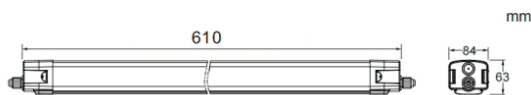

CONNECT

Lavov Industrial fixture from the family CONNECT with a power of 30W and a 120 degrees beam angle with a real lumen output of 3400lm and an efficiency of 113 lm/W made in Extruded Aluminum and finished in White colour.

Scheme

Photometry

Item code	86.I001.2403.01
Product type	Indoor
Category	Industrial
Family	CONNECT
Subfamily	CONNECT
Pictograms	

Product	
Real power (W)	30
Real luminous flux (Lm)	3400
Luminous efficiency (Lm/W)	113
Beam angle (°)	120
Life time (h)	50000h L80B10
IP	66
Colour	White
Control gear	DALI
Colour temperature (K)	4000
Colour consistency (SDCM)	SDCM3
CRI	80