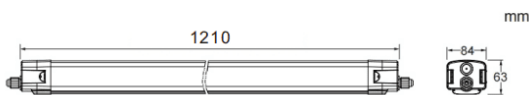

CONNECT

Lavov Industrial fixture from the family CONNECT with a power of 40W and a 120 degrees beam angle with a real lumen output of 4800lm and an efficiency of 120 lm/W made in Extruded Aluminum and finished in White colour.ON-OFF driver.

Scheme

Photometry

Item code	86.I001.3401.01
Product type	Indoor
Category	Industrial
Family	CONNECT
Subfamily	CONNECT
Pictograms	

Product

Real power (W)	40
Real luminous flux (Lm)	4800
Luminous efficiency (Lm/W)	120
Beam angle (°)	120
Life time (h)	50000h L80B10
IP	66
Colour	White
Control gear included	Yes
Control gear	ON-OFF
Light source	LED
Type of LED	SMD
Colour temperature (K)	4000
Colour consistency (SDCM)	SDCM3
CRI	80