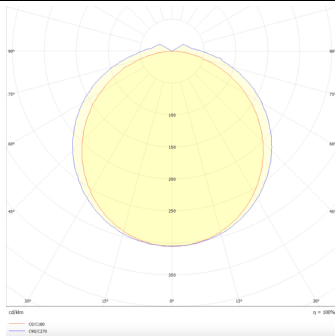

CONNECT

Lavov Industrial fixture from the family CONNECT with a power of 40W and a 120 degrees beam angle with a real lumen output of 4800lm and an efficiency of 120 lm/W made in Extruded Aluminum and finished in White colour.ON-OFF driver.

Item code	86.I001.3401.01
Product type	Indoor
Category	Industrial
Family	CONNECT
Subfamily	CONNECT
Pictograms	

Scheme

Photometry

Product	
Real power (W)	40
Real luminous flux (Lm)	4800
Luminous efficiency (Lm/W)	120
Beam angle (°)	120
Life time (h)	50000h L80B10
IP	66
Colour	White
Control gear included	Yes
Control gear	ON-OFF
Colour temperature (K)	4000
Colour consistency (SDCM)	SDCM<3
CRI	80