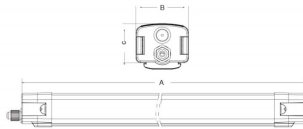

CONNECT

Lavov Industrial fixture from the family CONNECT with a power of 40W and a 120 degrees beam angle with a real lumen output of 4800lm and an efficiency of 120 lm/W made in Extruded Aluminum and finished in White colour.ON-OFF driver.

Item code	86.I001.3401.01
Product type	Indoor
Category	Industrial
Family	CONNECT
Subfamily	CONNECT
Pictograms	

Scheme

Photometry

Product	
Real power (W)	40
Real luminous flux (Lm)	4800
Luminous efficiency (Lm/W)	120
Beam angle (°)	120
Life time (h)	50000h L80B10
IP	66
Colour	White
Control gear included	Yes
Control gear	ON-OFF
Colour temperature (K)	4000
Colour consistency (SDCM)	SDCM<3
CRI	80