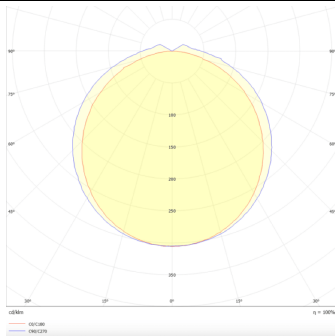

CONNECT

Lavov Industrial fixture from the family CONNECT with a power of 40W and a 120 degrees beam angle with a real lumen output of 4800lm and an efficiency of 120 lm/W made in Extruded Aluminum and finished in White colour.ON-OFF driver.

Item code	86.I001.3401.01
Product type	Indoor
Category	Industrial
Family	CONNECT
Subfamily	CONNECT
Pictograms	

Scheme

Photometry

Product

Real power (W)	40
Real luminous flux (Lm)	4800
Luminous efficiency (Lm/W)	120
Beam angle (°)	120
Life time (h)	50000h L80B10
IP	66
Colour	White
Control gear included	Yes
Control gear	ON-OFF
Colour temperature (K)	4000
Colour consistency (SDCM)	SDCM<3
CRI	80