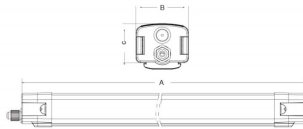

CONNECT

Lavov Industrial fixture from the family CONNECT with a power of 40W and a 120 degrees beam angle with a real lumen output of 4800lm and an efficiency of 120 lm/W made in Extruded Aluminum and finished in White colour.ON-OFF driver.

Item code	86.I001.3401.01
Product type	Indoor
Category	Industrial
Family	CONNECT
Subfamily	CONNECT
Pictograms	

Scheme

Photometry

Product

Real power (W)	40
Real luminous flux (Lm)	4800
Luminous efficiency (Lm/W)	120
Beam angle (°)	120
Life time (h)	50000h L80B10
IP	66
Colour	White
Control gear included	Yes
Control gear	ON-OFF
Colour temperature (K)	4000
Colour consistency (SDCM)	SDCM<3
CRI	80