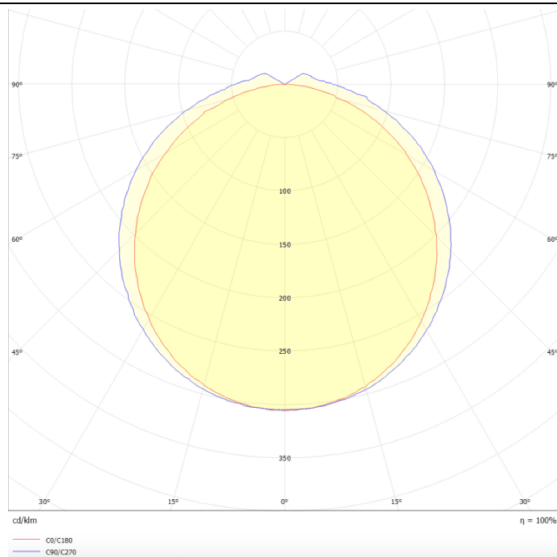

CONNECT

Lavov Industrial fixture from the family CONNECT with a power of 40W and a 120 degrees beam angle with a real lumen output of 4800lm and an efficiency of 120 lm/W made in Extruded Aluminum and finished in White colour.ON-OFF driver.

Scheme

Photometry

Item code	86.I001.3401.01
Product type	Indoor
Category	Industrial
Family	CONNECT
Subfamily	CONNECT
Pictograms	

Product

Real power (W)	40
Real luminous flux (Lm)	4800
Luminous efficiency (Lm/W)	120
Beam angle (°)	120
Life time (h)	50000h L80B10
IP	66
Colour	White
Control gear included	Yes
Control gear	ON-OFF
Light source	LED
Type of LED	SMD
Colour temperature (K)	4000
Colour consistency (SDCM)	SDCM3
CRI	80