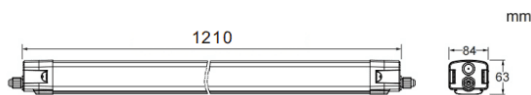

CONNECT

Lavov Industrial fixture from the family CONNECT with a power of 40W and a 120 degrees beam angle with a real lumen output of 4800lm and an efficiency of 120 lm/W made in Extruded Aluminum and finished in White colour.

Scheme

Photometry

Item code	86.I001.3403.01
Product type	Indoor
Category	Industrial
Family	CONNECT
Subfamily	CONNECT
Pictograms	

Product	
Real power (W)	40
Real luminous flux (Lm)	4800
Luminous efficiency (Lm/W)	120
Beam angle (°)	120
Life time (h)	50000h L80B10
IP	66
Colour	White
Control gear	DALI
Colour temperature (K)	4000
Colour consistency (SDCM)	SDCM3
CRI	80