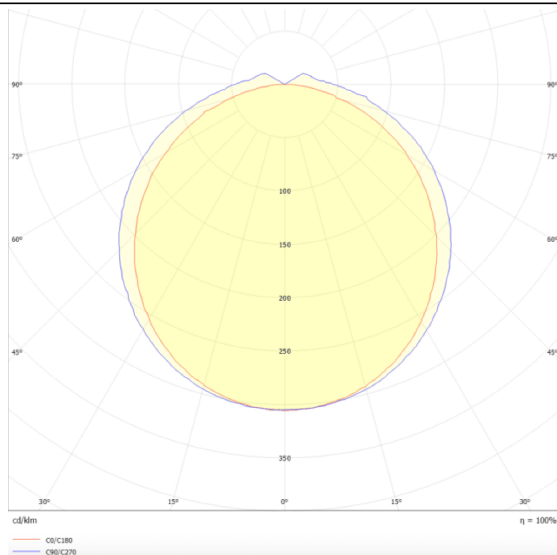

CONNECT

Lavov Industrial fixture from the family CONNECT with a power of 40W and a 120 degrees beam angle with a real lumen output of 4800lm and an efficiency of 120 lm/W made in Extruded Aluminum and finished in White colour.

Scheme

Photometry

Item code	86.I001.3403.01
Product type	Indoor
Category	Industrial
Family	CONNECT
Subfamily	CONNECT
Pictograms	

Product	
Real power (W)	40
Real luminous flux (Lm)	4800
Luminous efficiency (Lm/W)	120
Beam angle (°)	120
Life time (h)	50000h L80B10
IP	66
Colour	White
Control gear	DALI
Colour temperature (K)	4000
Colour consistency (SDCM)	SDCM3
CRI	80