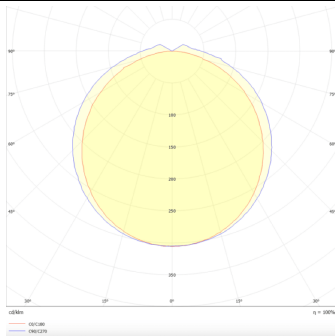

CONNECT

Lavov Industrial fixture from the family CONNECT with a power of 40W and a 120 degrees beam angle with a real lumen output of 4800lm and an efficiency of 120 lm/W made in Extruded Aluminum and finished in White colour.

Item code	86.I001.3403.01
Product type	Indoor
Category	Industrial
Family	CONNECT
Subfamily	CONNECT
Pictograms	

Scheme

Photometry

Product	
Real power (W)	40
Real luminous flux (Lm)	4800
Luminous efficiency (Lm/W)	120
Beam angle (°)	120
Life time (h)	50000h L80B10
IP	66
Colour	White
Control gear	DALI
Colour temperature (K)	4000
Colour consistency (SDCM)	SDCM<3
CRI	80