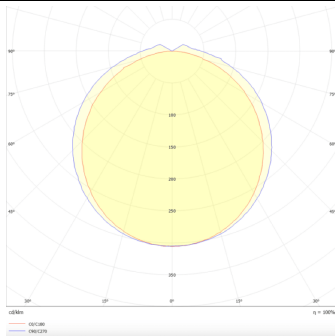

CONNECT

Lavov Industrial fixture from the family CONNECT with a power of 40W and a 120 degrees beam angle with a real lumen output of 4800lm and an efficiency of 120 lm/W made in Extruded Aluminum and finished in White colour.

Item code	86.I001.3403.01
Product type	Indoor
Category	Industrial
Family	CONNECT
Subfamily	CONNECT
Pictograms	

Scheme

Photometry

Product

Real power (W)	40
Real luminous flux (Lm)	4800
Luminous efficiency (Lm/W)	120
Beam angle (°)	120
Life time (h)	50000h L80B10
IP	66
Colour	White
Control gear	DALI
Colour temperature (K)	4000
Colour consistency (SDCM)	SDCM<3
CRI	80