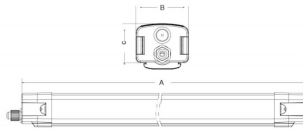

CONNECT

Lavov Industrial fixture from the family CONNECT with a power of 40W and a 120 degrees beam angle with a real lumen output of 4800lm and an efficiency of 120 lm/W made in Extruded Aluminum and finished in White colour.

Item code	86.I001.3403.01
Product type	Indoor
Category	Industrial
Family	CONNECT
Subfamily	CONNECT

Pictograms

Scheme

Product

Real power (W)	40
Real luminous flux (Lm)	4800
Luminous efficiency (Lm/W)	120
Beam angle (°)	120
Life time (h)	50000h L80B10
IP	66
Colour	White
Control gear	DALI
Colour temperature (K)	4000
Colour consistency (SDCM)	SDCM<3
CRI	80