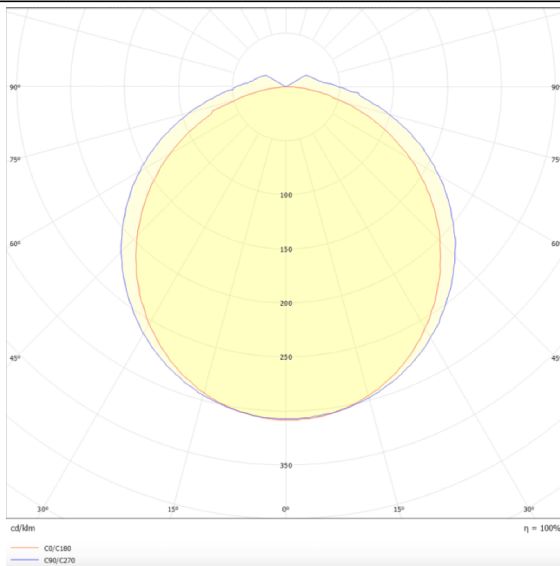

### CONNECT

Lavov Industrial fixture from the family CONNECT with a power of 50W and a 120 degrees beam angle with a real lumen output of 6000lm and an efficiency of 120 lm/W made in Extruded Aluminum and finished in White colour.ON-OFF driver.

### Scheme

### Photometry

Item code	86.I001.4401.01
Product type	Indoor
Category	Industrial
Family	CONNECT
Subfamily	CONNECT
Pictograms	

Product	
Real power (W)	50
Real luminous flux (Lm)	6000
Luminous efficiency (Lm/W)	120
Beam angle (°)	120
Life time (h)	50000h L80B10
IP	66
Colour	White
Control gear included	Yes
Control gear	ON-OFF
Light source	LED
Type of LED	SMD
Colour temperature (K)	4000
Colour consistency (SDCM)	SDCM3
CRI	80