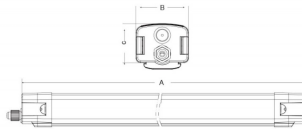

CONNECT

Lavov Industrial fixture from the family CONNECT with a power of 50W and a 120 degrees beam angle with a real lumen output of 6000lm and an efficiency of 120 lm/W made in Extruded Aluminum and finished in White colour.ON-OFF driver.

Item code 86.I001.4401.01

Product type Indoor

Category Industrial

Family CONNECT

Subfamily CONNECT

Pictograms

Scheme

Product

Real power (W) 50

Real luminous flux (Lm) 6000

Luminous efficiency (Lm/W) 120

Beam angle (°) 120

Life time (h) 50000h L80B10

IP 66

Colour White

Control gear included Yes

Control gear ON-OFF

Colour temperature (K) 4000

Colour consistency (SDCM) SDCM<3

CRI 80

Photometry