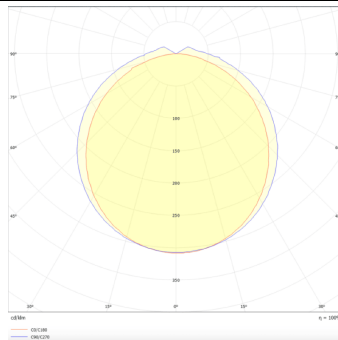

## CONNECT

Lavov Industrial fixture from the family CONNECT with a power of 50W and a 120 degrees beam angle with a real lumen output of 6000lm and an efficiency of 120 lm/W made in Extruded Aluminum and finished in White colour.ON-OFF driver.

## Product

<b>Real power (W)</b>	<b>50</b>
<b>Real luminous flux (Lm)</b>	<b>6000</b>
<b>Luminous efficiency (Lm/W)</b>	<b>120</b>
<b>Beam angle (°)</b>	<b>120</b>
<b>Life time (h)</b>	<b>50000h L80B10</b>
<b>IP</b>	<b>66</b>
<b>Colour</b>	<b>White</b>
<b>Control gear included</b>	<b>Yes</b>
<b>Control gear</b>	<b>ON-OFF</b>
<b>Colour temperature (K)</b>	<b>4000</b>
<b>Colour consistency (SDCM)</b>	<b>SDCM&lt;3</b>
<b>CRI</b>	<b>80</b>