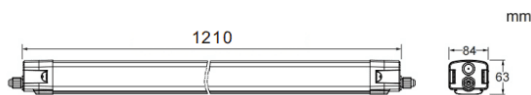

### CONNECT

Lavov Industrial fixture from the family CONNECT with a power of 50W and a 120 degrees beam angle with a real lumen output of 6000lm and an efficiency of 120 lm/W made in Extruded Aluminum and finished in White colour.ON-OFF driver.

### Photometry

Item code	86.I001.4401.01
Product type	Indoor
Category	Industrial
Family	CONNECT
Subfamily	CONNECT
Pictograms	

Product	
Real power (W)	50
Real luminous flux (Lm)	6000
Luminous efficiency (Lm/W)	120
Beam angle (°)	120
Life time (h)	50000h L80B10
IP	66
Colour	White
Control gear included	Yes
Control gear	ON-OFF
Light source	LED
Type of LED	SMD
Colour temperature (K)	4000
Colour consistency (SDCM)	SDCM3
CRI	80