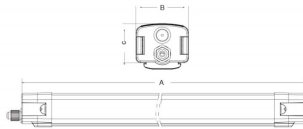

CONNECT

Lavov Industrial fixture from the family CONNECT with a power of 50W and a 120 degrees beam angle with a real lumen output of 6000lm and an efficiency of 120 lm/W made in Extruded Aluminum and finished in White colour.ON-OFF driver.

Item code	86.I001.4401.01
Product type	Indoor
Category	Industrial
Family	CONNECT
Subfamily	CONNECT
Pictograms	

Scheme

Photometry

Product

Real power (W)	50
Real luminous flux (Lm)	6000
Luminous efficiency (Lm/W)	120
Beam angle (°)	120
Life time (h)	50000h L80B10
IP	66
Colour	White
Control gear included	Yes
Control gear	ON-OFF
Colour temperature (K)	4000
Colour consistency (SDCM)	SDCM<3
CRI	80