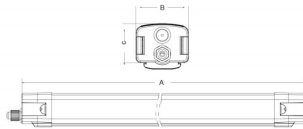

CONNECT

Lavov Industrial fixture from the family CONNECT with a power of 50W and a 120 degrees beam angle with a real lumen output of 6000lm and an efficiency of 120 lm/W made in Extruded Aluminum and finished in White colour.

Item code 86.I001.4403.01

Product type Indoor

Category Industrial

Family CONNECT

Subfamily CONNECT

Pictograms

Scheme

Product

Real power (W) 50

Real luminous flux (Lm) 6000

Luminous efficiency (Lm/W) 120

Beam angle (°) 120

Life time (h) 50000h L80B10

IP 66

Colour White

Control gear DALI

Colour temperature (K) 4000

Colour consistency (SDCM) SDCM<3

CRI 80

Photometry