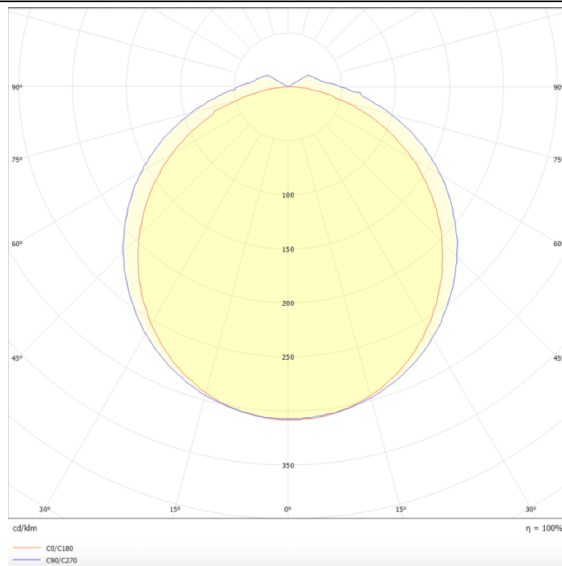

## CONNECT

Lavov Industrial fixture from the family CONNECT with a power of 50W and a 120 degrees beam angle with a real lumen output of 6000lm and an efficiency of 120 lm/W made in Extruded Aluminum and finished in White colour.

## Scheme

## Photometry

Item code	86.I001.4403.01
Product type	Indoor
Category	Industrial
Family	CONNECT
Subfamily	CONNECT
Pictograms	

Product	
Real power (W)	50
Real luminous flux (Lm)	6000
Luminous efficiency (Lm/W)	120
Beam angle (°)	120
Life time (h)	50000h L80B10
IP	66
Colour	White
Control gear	DALI
Colour temperature (K)	4000
Colour consistency (SDCM)	SDCM3
CRI	80