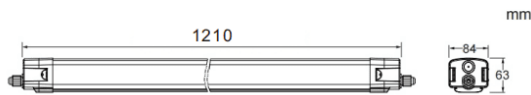

## CONNECT

Lavov Industrial fixture from the family CONNECT with a power of 50W and a 120 degrees beam angle with a real lumen output of 6000lm and an efficiency of 120 lm/W made in Extruded Aluminum and finished in White colour.

## Photometry

Item code	86.I001.4403.01
Product type	Indoor
Category	Industrial
Family	CONNECT
Subfamily	CONNECT
Pictograms	

Product	
Real power (W)	50
Real luminous flux (Lm)	6000
Luminous efficiency (Lm/W)	120
Beam angle (°)	120
Life time (h)	50000h L80B10
IP	66
Colour	White
Control gear	DALI
Colour temperature (K)	4000
Colour consistency (SDCM)	SDCM3
CRI	80