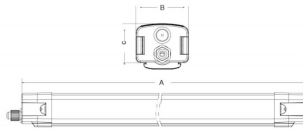

CONNECT

Lavov Industrial fixture from the family CONNECT with a power of 50W and a 120 degrees beam angle with a real lumen output of 6000lm and an efficiency of 120 lm/W made in Extruded Aluminum and finished in White colour.

Item code	86.I001.4403.01
Product type	Indoor
Category	Industrial
Family	CONNECT
Subfamily	CONNECT

Pictograms

Scheme

Product

Real power (W)	50
Real luminous flux (Lm)	6000
Luminous efficiency (Lm/W)	120
Beam angle (°)	120
Life time (h)	50000h L80B10
IP	66
Colour	White
Control gear	DALI
Colour temperature (K)	4000
Colour consistency (SDCM)	SDCM<3
CRI	80