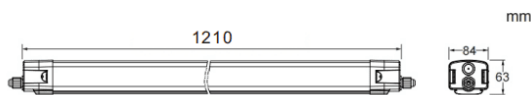

## CONNECT

Lavov Industrial fixture from the family CONNECT with a power of 40W and a 120 degrees beam angle with a real lumen output of 4800lm and an efficiency of 120 lm/W made in Extruded Aluminum and finished in White colour.ON-OFF driver.

## Photometry

Item code	86.I001.5401.01
Product type	Indoor
Category	Industrial
Family	CONNECT
Subfamily	CONNECT
Pictograms	

Product	
Real power (W)	40
Real luminous flux (Lm)	4800
Luminous efficiency (Lm/W)	120
Beam angle (°)	120
Life time (h)	50000h L80B10
IP	66
Colour	White
Control gear included	Yes
Control gear	ON-OFF
Colour temperature (K)	4000
Colour consistency (SDCM)	SDCM<3
CRI	80