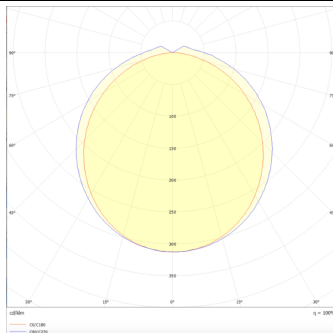

CONNECT

Lavov Industrial fixture from the family CONNECT with a power of 40W and a 120 degrees beam angle with a real lumen output of 4800lm and an efficiency of 120 lm/W made in Extruded Aluminum and finished in White colour.ON-OFF driver.

Item code	86.I001.5401.01
Product type	Indoor
Category	Industrial
Family	CONNECT
Subfamily	CONNECT
Pictograms	

Scheme

Photometry

Product

Real power (W)	40
Real luminous flux (Lm)	4800
Luminous efficiency (Lm/W)	120
Beam angle (°)	120
Life time (h)	50000h L80B10
IP	66
Colour	White
Control gear included	Yes
Control gear	ON-OFF
Colour temperature (K)	4000
Colour consistency (SDCM)	SDCM<3
CRI	80