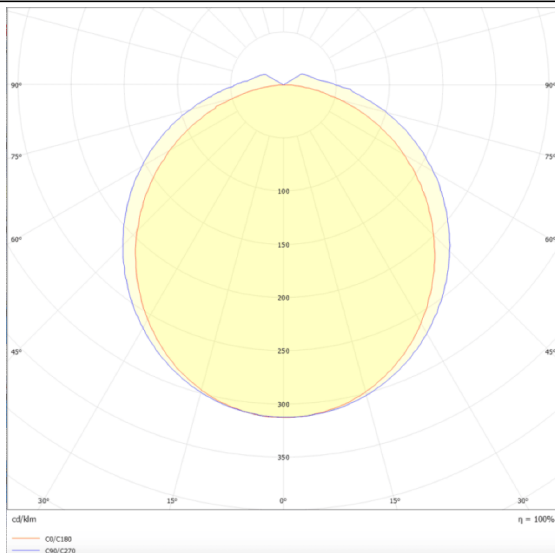

## CONNECT

Lavov Industrial fixture from the family CONNECT with a power of 40W and a 120 degrees beam angle with a real lumen output of 4800lm and an efficiency of 120 lm/W made in Extruded Aluminum and finished in White colour.ON-OFF driver.

## Scheme

## Photometry

Item code	86.I001.5401.01
Product type	Indoor
Category	Industrial
Family	CONNECT
Subfamily	CONNECT
Pictograms	

Product	
Real power (W)	40
Real luminous flux (Lm)	4800
Luminous efficiency (Lm/W)	120
Beam angle (°)	120
Life time (h)	50000h L80B10
IP	66
Colour	White
Control gear included	Yes
Control gear	ON-OFF
Colour temperature (K)	4000
Colour consistency (SDCM)	SDCM<3
CRI	80