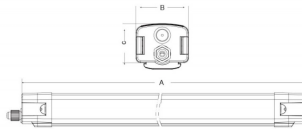

CONNECT

Lavov Industrial fixture from the family CONNECT with a power of 40W and a 120 degrees beam angle with a real lumen output of 4800lm and an efficiency of 120 lm/W made in Extruded Aluminum and finished in White colour.ON-OFF driver.

Item code	86.I001.5401.01
Product type	Indoor
Category	Industrial
Family	CONNECT
Subfamily	CONNECT
Pictograms	

Scheme

Photometry

Product

Real power (W)	40
Real luminous flux (Lm)	4800
Luminous efficiency (Lm/W)	120
Beam angle (°)	120
Life time (h)	50000h L80B10
IP	66
Colour	White
Control gear included	Yes
Control gear	ON-OFF
Colour temperature (K)	4000
Colour consistency (SDCM)	SDCM<3
CRI	80