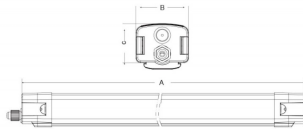

CONNECT

Lavov Industrial fixture from the family CONNECT with a power of 40W and a 120 degrees beam angle with a real lumen output of 4800lm and an efficiency of 120 lm/W made in Extruded Aluminum and finished in White colour.ON-OFF driver.

Item code	86.I001.5401.01
Product type	Indoor
Category	Industrial
Family	CONNECT
Subfamily	CONNECT
Pictograms	

Scheme

Product

Real power (W)	40
Real luminous flux (Lm)	4800
Luminous efficiency (Lm/W)	120
Beam angle (°)	120
Life time (h)	50000h L80B10
IP	66
Colour	White
Control gear included	Yes
Control gear	ON-OFF
Colour temperature (K)	4000
Colour consistency (SDCM)	SDCM<3
CRI	80