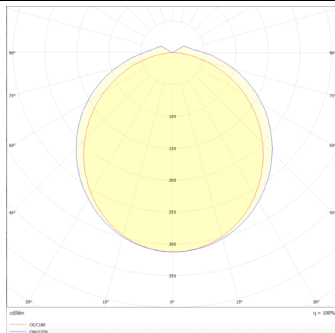

### CONNECT

Lavov Industrial fixture from the family CONNECT with a power of 40W and a 120 degrees beam angle with a real lumen output of 4800lm and an efficiency of 120 lm/W made in Extruded Aluminum and finished in White colour.

### Product

|                                   |                      |
|-----------------------------------|----------------------|
| <b>Real power (W)</b>             | <b>40</b>            |
| <b>Real luminous flux (Lm)</b>    | <b>4800</b>          |
| <b>Luminous efficiency (Lm/W)</b> | <b>120</b>           |
| <b>Beam angle (°)</b>             | <b>120</b>           |
| <b>Life time (h)</b>              | <b>50000h L80B10</b> |
| <b>IP</b>                         | <b>66</b>            |
| <b>Colour</b>                     | <b>White</b>         |
| <b>Control gear</b>               | <b>DALI</b>          |
| <b>Colour temperature (K)</b>     | <b>4000</b>          |
| <b>Colour consistency (SDCM)</b>  | <b>SDCM&lt;3</b>     |
| <b>CRI</b>                        | <b>80</b>            |