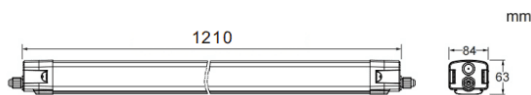

CONNECT

Lavov Industrial fixture from the family CONNECT with a power of 40W and a 120 degrees beam angle with a real lumen output of 4800lm and an efficiency of 120 lm/W made in Extruded Aluminum and finished in White colour.

Scheme

Photometry

Item code	86.I001.5403.01
Product type	Indoor
Category	Industrial
Family	CONNECT
Subfamily	CONNECT
Pictograms	

Product	
Real power (W)	40
Real luminous flux (Lm)	4800
Luminous efficiency (Lm/W)	120
Beam angle (°)	120
Life time (h)	50000h L80B10
IP	66
Colour	White
Control gear	DALI
Colour temperature (K)	4000
Colour consistency (SDCM)	SDCM3
CRI	80