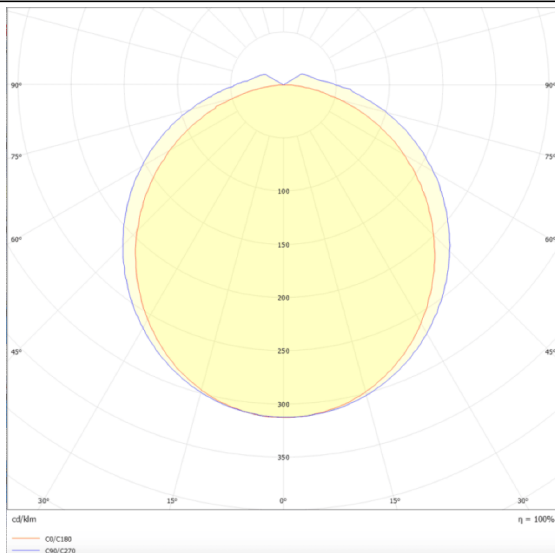

## CONNECT

Lavov Industrial fixture from the family CONNECT with a power of 40W and a 120 degrees beam angle with a real lumen output of 4800lm and an efficiency of 120 lm/W made in Extruded Aluminum and finished in White colour.

## Scheme

## Photometry

Item code	86.I001.5403.01
Product type	Indoor
Category	Industrial
Family	CONNECT
Subfamily	CONNECT
Pictograms	

Product	
Real power (W)	40
Real luminous flux (Lm)	4800
Luminous efficiency (Lm/W)	120
Beam angle (°)	120
Life time (h)	50000h L80B10
IP	66
Colour	White
Control gear	DALI
Colour temperature (K)	4000
Colour consistency (SDCM)	SDCM<3
CRI	80