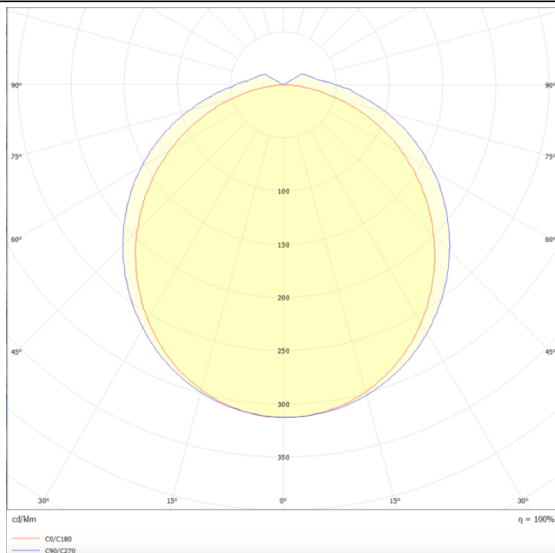

CONNECT

Lavov Industrial fixture from the family CONNECT with a power of 40W and a 120 degrees beam angle with a real lumen output of 4800lm and an efficiency of 120 lm/W made in Extruded Aluminum and finished in White colour.

Scheme

Photometry

Item code	86.I001.5403.01
Product type	Indoor
Category	Industrial
Family	CONNECT
Subfamily	CONNECT
Pictograms	

Product	
Real power (W)	40
Real luminous flux (Lm)	4800
Luminous efficiency (Lm/W)	120
Beam angle (°)	120
Life time (h)	50000h L80B10
IP	66
Colour	White
Control gear	DALI
Colour temperature (K)	4000
Colour consistency (SDCM)	SDCM3
CRI	80