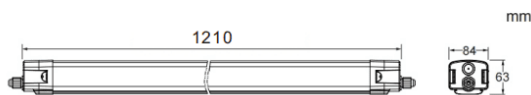

## CONNECT

Lavov Industrial fixture from the family CONNECT with a power of 40W and a 120 degrees beam angle with a real lumen output of 4800lm and an efficiency of 120 lm/W made in Extruded Aluminum and finished in White colour.

## Photometry

Item code	86.I001.5403.01
Product type	Indoor
Category	Industrial
Family	CONNECT
Subfamily	CONNECT
Pictograms	

Product	
Real power (W)	40
Real luminous flux (Lm)	4800
Luminous efficiency (Lm/W)	120
Beam angle (°)	120
Life time (h)	50000h L80B10
IP	66
Colour	White
Control gear	DALI
Colour temperature (K)	4000
Colour consistency (SDCM)	SDCM<3
CRI	80