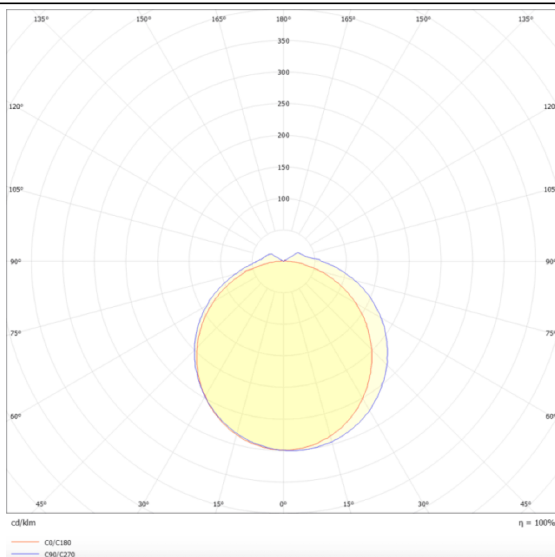

CONNECT

Lavov Industrial fixture from the family CONNECT with a power of 60W and a 120 degrees beam angle with a real lumen output of 7200lm and an efficiency of 120 lm/W made in Extruded Aluminum and finished in White colour.ON-OFF driver.

Scheme

Photometry

Item code	86.I001.6401.01
Product type	Indoor
Category	Industrial
Family	CONNECT
Subfamily	CONNECT
Pictograms	

Product	
Real power (W)	60
Real luminous flux (Lm)	7200
Luminous efficiency (Lm/W)	120
Beam angle (°)	120
Life time (h)	50000h L80B10
IP	66
Colour	White
Control gear included	Yes
Control gear	ON-OFF
Light source	LED
Type of LED	SMD
Colour temperature (K)	4000
Colour consistency (SDCM)	SDCM3
CRI	80