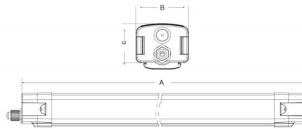

CONNECT

Lavov Industrial fixture from the family CONNECT with a power of 60W and a 120 degrees beam angle with a real lumen output of 7200lm and an efficiency of 120 lm/W made in Extruded Aluminum and finished in White colour.ON-OFF driver.

Item code	86.I001.6401.01
Product type	Indoor
Category	Industrial
Family	CONNECT
Subfamily	CONNECT
Pictograms	

Scheme

Product

Real power (W)	60
Real luminous flux (Lm)	7200
Luminous efficiency (Lm/W)	120
Beam angle (°)	120
Life time (h)	50000h L80B10
IP	66
Colour	White
Control gear included	Yes
Control gear	ON-OFF
Colour temperature (K)	4000
Colour consistency (SDCM)	SDCM<3
CRI	80