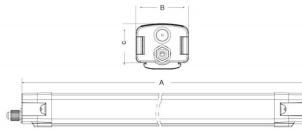

CONNECT

Lavov Industrial fixture from the family CONNECT with a power of 60W and a 120 degrees beam angle with a real lumen output of 7200lm and an efficiency of 120 lm/W made in Extruded Aluminum and finished in White colour.ON-OFF driver.

Item code 86.I001.6401.01

Product type Indoor

Category Industrial

Family CONNECT

Subfamily CONNECT

Pictograms

Scheme

Product

Real power (W) 60

Real luminous flux (Lm) 7200

Luminous efficiency (Lm/W) 120

Beam angle (°) 120

Life time (h) 50000h L80B10

IP 66

Colour White

Control gear included Yes

Control gear ON-OFF

Colour temperature (K) 4000

Colour consistency (SDCM) SDCM<3

CRI 80

Photometry