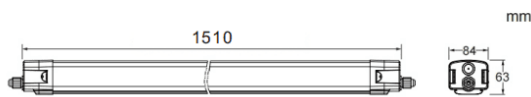

CONNECT

Lavov Industrial fixture from the family CONNECT with a power of 60W and a 120 degrees beam angle with a real lumen output of 7200lm and an efficiency of 120 lm/W made in Extruded Aluminum and finished in White colour.ON-OFF driver.

Scheme

Photometry

Item code	86.I001.6401.01
Product type	Indoor
Category	Industrial
Family	CONNECT
Subfamily	CONNECT
Pictograms	

Product	
Real power (W)	60
Real luminous flux (Lm)	7200
Luminous efficiency (Lm/W)	120
Beam angle (°)	120
Life time (h)	50000h L80B10
IP	66
Colour	White
Control gear included	Yes
Control gear	ON-OFF
Light source	LED
Type of LED	SMD
Colour temperature (K)	4000
Colour consistency (SDCM)	SDCM3
CRI	80