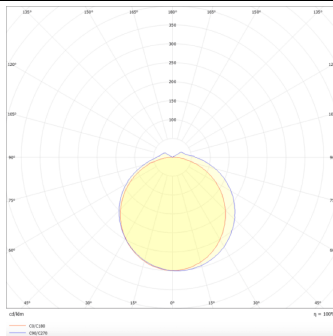

### CONNECT

Lavov Industrial fixture from the family CONNECT with a power of 60W and a 120 degrees beam angle with a real lumen output of 7200lm and an efficiency of 120 lm/W made in Extruded Aluminum and finished in White colour.ON-OFF driver.

### Product

<b>Real power (W)</b>	<b>60</b>
<b>Real luminous flux (Lm)</b>	<b>7200</b>
<b>Luminous efficiency (Lm/W)</b>	<b>120</b>
<b>Beam angle (°)</b>	<b>120</b>
<b>Life time (h)</b>	<b>50000h L80B10</b>
<b>IP</b>	<b>66</b>
<b>Colour</b>	<b>White</b>
<b>Control gear included</b>	<b>Yes</b>
<b>Control gear</b>	<b>ON-OFF</b>
<b>Colour temperature (K)</b>	<b>4000</b>
<b>Colour consistency (SDCM)</b>	<b>SDCM&lt;3</b>
<b>CRI</b>	<b>80</b>