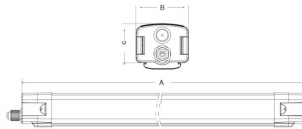

CONNECT

Lavov Industrial fixture from the family CONNECT with a power of 60W and a 120 degrees beam angle with a real lumen output of 7200lm and an efficiency of 120 lm/W made in Extruded Aluminum and finished in White colour.

Item code	86.I001.6403.01
Product type	Indoor
Category	Industrial
Family	CONNECT
Subfamily	CONNECT
Pictograms	

Scheme

Product

Real power (W)	60
Real luminous flux (Lm)	7200
Luminous efficiency (Lm/W)	120
Beam angle (°)	120
Life time (h)	50000h L80B10
IP	66
Colour	White
Control gear	DALI
Colour temperature (K)	4000
Colour consistency (SDCM)	SDCM<3
CRI	80