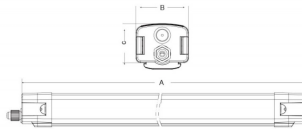

CONNECT

Lavov Industrial fixture from the family CONNECT with a power of 60W and a 120 degrees beam angle with a real lumen output of 7200lm and an efficiency of 120 lm/W made in Extruded Aluminum and finished in White colour.

Item code	86.I001.6403.01
Product type	Indoor
Category	Industrial
Family	CONNECT
Subfamily	CONNECT
Pictograms	

Scheme

Photometry

Product

Real power (W)	60
Real luminous flux (Lm)	7200
Luminous efficiency (Lm/W)	120
Beam angle (°)	120
Life time (h)	50000h L80B10
IP	66
Colour	White
Control gear	DALI
Colour temperature (K)	4000
Colour consistency (SDCM)	SDCM<3
CRI	80