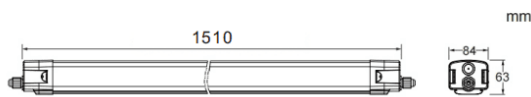

CONNECT

Lavov Industrial fixture from the family CONNECT with a power of 60W and a 120 degrees beam angle with a real lumen output of 7200lm and an efficiency of 120 lm/W made in Extruded Aluminum and finished in White colour.

Scheme

Photometry

Item code	86.I001.6403.01
Product type	Indoor
Category	Industrial
Family	CONNECT
Subfamily	CONNECT
Pictograms	

Product	
Real power (W)	60
Real luminous flux (Lm)	7200
Luminous efficiency (Lm/W)	120
Beam angle (°)	120
Life time (h)	50000h L80B10
IP	66
Colour	White
Control gear	DALI
Colour temperature (K)	4000
Colour consistency (SDCM)	SDCM3
CRI	80