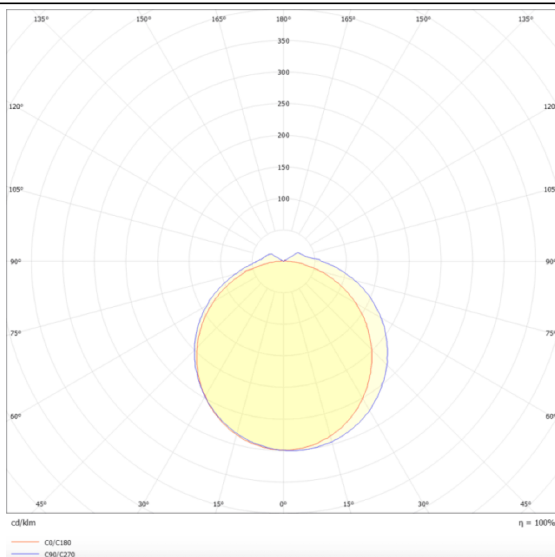

CONNECT

Lavov Industrial fixture from the family CONNECT with a power of 60W and a 120 degrees beam angle with a real lumen output of 7200lm and an efficiency of 120 lm/W made in Extruded Aluminum and finished in White colour.

Scheme

Photometry

Item code	86.I001.6403.01
Product type	Indoor
Category	Industrial
Family	CONNECT
Subfamily	CONNECT
Pictograms	

Product	
Real power (W)	60
Real luminous flux (Lm)	7200
Luminous efficiency (Lm/W)	120
Beam angle (°)	120
Life time (h)	50000h L80B10
IP	66
Colour	White
Control gear	DALI
Colour temperature (K)	4000
Colour consistency (SDCM)	SDCM3
CRI	80