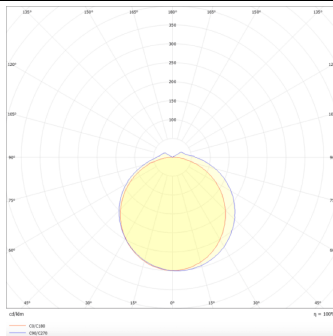

CONNECT

Lavov Industrial fixture from the family CONNECT with a power of 60W and a 120 degrees beam angle with a real lumen output of 7200lm and an efficiency of 120 lm/W made in Extruded Aluminum and finished in White colour.

Item code	86.I001.6403.01
Product type	Indoor
Category	Industrial
Family	CONNECT
Subfamily	CONNECT
Pictograms	

Scheme

Photometry

Product

Real power (W)	60
Real luminous flux (Lm)	7200
Luminous efficiency (Lm/W)	120
Beam angle (°)	120
Life time (h)	50000h L80B10
IP	66
Colour	White
Control gear	DALI
Colour temperature (K)	4000
Colour consistency (SDCM)	SDCM<3
CRI	80