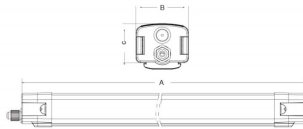

CONNECT

Lavov Industrial fixture from the family CONNECT with a power of 60W and a 120 degrees beam angle with a real lumen output of 7200lm and an efficiency of 120 lm/W made in Extruded Aluminum and finished in White colour.ON-OFF driver.

Item code	86.I001.7401.01
Product type	Indoor
Category	Industrial
Family	CONNECT
Subfamily	CONNECT
Pictograms	

Scheme

Product

Real power (W)	60
Real luminous flux (Lm)	7200
Luminous efficiency (Lm/W)	120
Beam angle (°)	120
Life time (h)	50000h L80B10
IP	66
Colour	White
Control gear included	Yes
Control gear	ON-OFF
Colour temperature (K)	4000
Colour consistency (SDCM)	SDCM<3
CRI	80