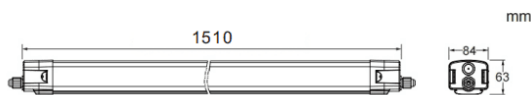

## CONNECT

Lavov Industrial fixture from the family CONNECT with a power of 60W and a 120 degrees beam angle with a real lumen output of 7200lm and an efficiency of 120 lm/W made in Extruded Aluminum and finished in White colour.ON-OFF driver.

## Photometry

Item code	86.I001.7401.01
Product type	Indoor
Category	Industrial
Family	CONNECT
Subfamily	CONNECT
Pictograms	

Product	
Real power (W)	60
Real luminous flux (Lm)	7200
Luminous efficiency (Lm/W)	120
Beam angle (°)	120
Life time (h)	50000h L80B10
IP	66
Colour	White
Control gear included	Yes
Control gear	ON-OFF
Light source	LED
Type of LED	SMD
Colour temperature (K)	4000
Colour consistency (SDCM)	SDCM3
CRI	80