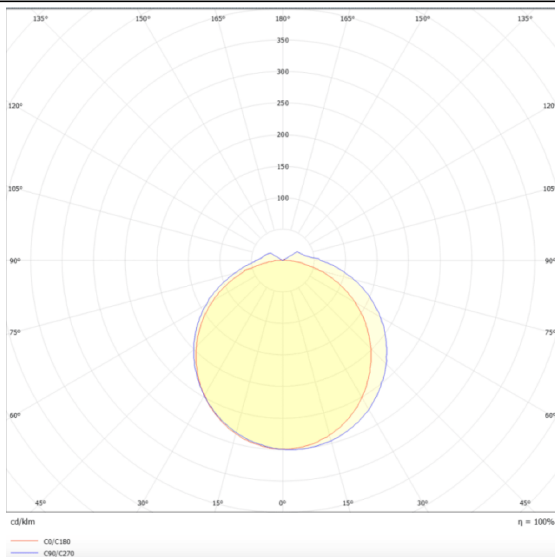

## CONNECT

Lavov Industrial fixture from the family CONNECT with a power of 60W and a 120 degrees beam angle with a real lumen output of 7200lm and an efficiency of 120 lm/W made in Extruded Aluminum and finished in White colour.ON-OFF driver.

## Scheme

## Photometry

Item code	86.I001.7401.01
Product type	Indoor
Category	Industrial
Family	CONNECT
Subfamily	CONNECT
Pictograms	

Product	
Real power (W)	60
Real luminous flux (Lm)	7200
Luminous efficiency (Lm/W)	120
Beam angle (°)	120
Life time (h)	50000h L80B10
IP	66
Colour	White
Control gear included	Yes
Control gear	ON-OFF
Colour temperature (K)	4000
Colour consistency (SDCM)	SDCM<3
CRI	80