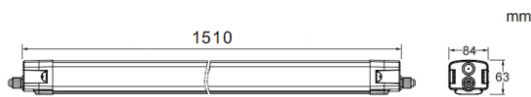

## CONNECT

Lavov Industrial fixture from the family CONNECT with a power of 60W and a 120 degrees beam angle with a real lumen output of 7200lm and an efficiency of 120 lm/W made in Extruded Aluminum and finished in White colour.ON-OFF driver.

## Photometry

Item code	86.I001.7401.01
Product type	Indoor
Category	Industrial
Family	CONNECT
Subfamily	CONNECT
Pictograms	

Product	
Real power (W)	60
Real luminous flux (Lm)	7200
Luminous efficiency (Lm/W)	120
Beam angle (°)	120
Life time (h)	50000h L80B10
IP	66
Colour	White
Control gear included	Yes
Control gear	ON-OFF
Colour temperature (K)	4000
Colour consistency (SDCM)	SDCM<3
CRI	80