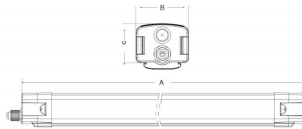

CONNECT

Lavov Industrial fixture from the family CONNECT with a power of 60W and a 120 degrees beam angle with a real lumen output of 7200lm and an efficiency of 120 lm/W made in Extruded Aluminum and finished in White colour.ON-OFF driver.

Item code	86.I001.7401.01
Product type	Indoor
Category	Industrial
Family	CONNECT
Subfamily	CONNECT
Pictograms	

Scheme

Product

Real power (W)	60
Real luminous flux (Lm)	7200
Luminous efficiency (Lm/W)	120
Beam angle (°)	120
Life time (h)	50000h L80B10
IP	66
Colour	White
Control gear included	Yes
Control gear	ON-OFF
Colour temperature (K)	4000
Colour consistency (SDCM)	SDCM<3
CRI	80