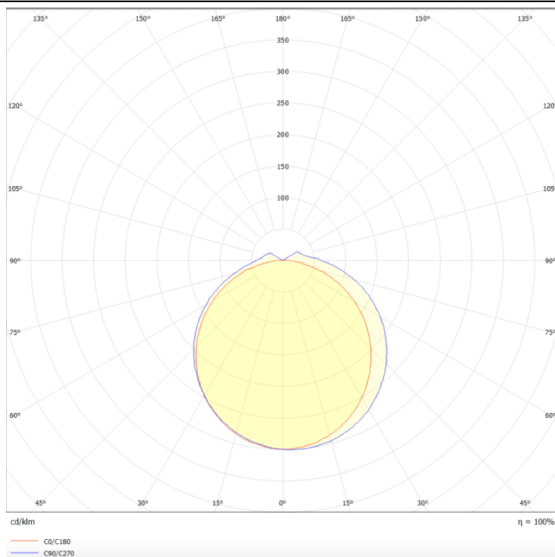

## CONNECT

Lavov Industrial fixture from the family CONNECT with a power of 60W and a 120 degrees beam angle with a real lumen output of 7200lm and an efficiency of 120 lm/W made in Extruded Aluminum and finished in White colour.ON-OFF driver.

## Scheme

## Photometry

Item code	86.I001.7401.01
Product type	Indoor
Category	Industrial
Family	CONNECT
Subfamily	CONNECT
Pictograms	

Product	
Real power (W)	60
Real luminous flux (Lm)	7200
Luminous efficiency (Lm/W)	120
Beam angle (°)	120
Life time (h)	50000h L80B10
IP	66
Colour	White
Control gear included	Yes
Control gear	ON-OFF
Light source	LED
Type of LED	SMD
Colour temperature (K)	4000
Colour consistency (SDCM)	SDCM3
CRI	80