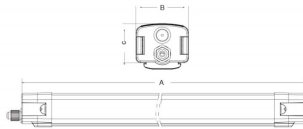

CONNECT

Lavov Industrial fixture from the family CONNECT with a power of 60W and a 120 degrees beam angle with a real lumen output of 7200lm and an efficiency of 120 lm/W made in Extruded Aluminum and finished in White colour.

Item code	86.I001.7403.01
Product type	Indoor
Category	Industrial
Family	CONNECT
Subfamily	CONNECT
Pictograms	

Scheme

Product

Real power (W)	60
Real luminous flux (Lm)	7200
Luminous efficiency (Lm/W)	120
Beam angle (°)	120
Life time (h)	50000h L80B10
IP	66
Colour	White
Control gear	DALI
Colour temperature (K)	4000
Colour consistency (SDCM)	SDCM<3
CRI	80

Photometry