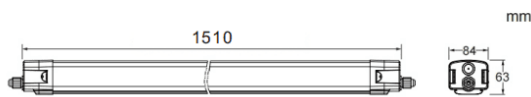

CONNECT

Lavov Industrial fixture from the family CONNECT with a power of 60W and a 120 degrees beam angle with a real lumen output of 7200lm and an efficiency of 120 lm/W made in Extruded Aluminum and finished in White colour.

Scheme

Photometry

Item code	86.I001.7403.01
Product type	Indoor
Category	Industrial
Family	CONNECT
Subfamily	CONNECT
Pictograms	

Product	
Real power (W)	60
Real luminous flux (Lm)	7200
Luminous efficiency (Lm/W)	120
Beam angle (°)	120
Life time (h)	50000h L80B10
IP	66
Colour	White
Control gear	DALI
Colour temperature (K)	4000
Colour consistency (SDCM)	SDCM3
CRI	80