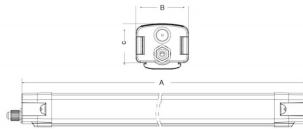

CONNECT

Lavov Industrial fixture from the family CONNECT with a power of 60W and a 120 degrees beam angle with a real lumen output of 7200lm and an efficiency of 120 lm/W made in Extruded Aluminum and finished in White colour.

Item code	86.I001.7403.01
Product type	Indoor
Category	Industrial
Family	CONNECT
Subfamily	CONNECT
Pictograms	

Scheme

Product

Real power (W)	60
Real luminous flux (Lm)	7200
Luminous efficiency (Lm/W)	120
Beam angle (°)	120
Life time (h)	50000h L80B10
IP	66
Colour	White
Control gear	DALI
Colour temperature (K)	4000
Colour consistency (SDCM)	SDCM<3
CRI	80