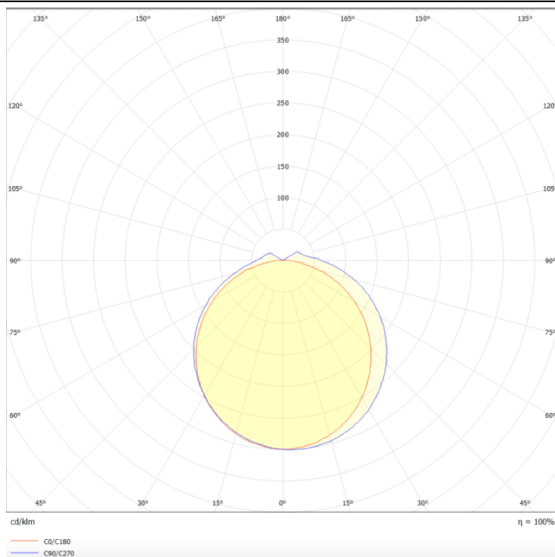

CONNECT

Lavov Industrial fixture from the family CONNECT with a power of 60W and a 120 degrees beam angle with a real lumen output of 7200lm and an efficiency of 120 lm/W made in Extruded Aluminum and finished in White colour.

Scheme

Photometry

Item code	86.I001.7403.01
Product type	Indoor
Category	Industrial
Family	CONNECT
Subfamily	CONNECT
Pictograms	

Product	
Real power (W)	60
Real luminous flux (Lm)	7200
Luminous efficiency (Lm/W)	120
Beam angle (°)	120
Life time (h)	50000h L80B10
IP	66
Colour	White
Control gear	DALI
Colour temperature (K)	4000
Colour consistency (SDCM)	SDCM3
CRI	80