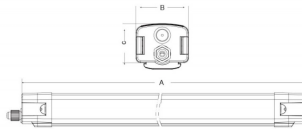

CONNECT

Lavov Industrial fixture from the family CONNECT with a power of 60W and a 120 degrees beam angle with a real lumen output of 7200lm and an efficiency of 120 lm/W made in Extruded Aluminum and finished in White colour.

Scheme

Product

| | |
|-----------------------------------|----------------------|
| Real power (W) | 60 |
| Real luminous flux (Lm) | 7200 |
| Luminous efficiency (Lm/W) | 120 |
| Beam angle (°) | 120 |
| Life time (h) | 50000h L80B10 |
| IP | 66 |
| Colour | White |
| Control gear | DALI |
| Colour temperature (K) | 4000 |
| Colour consistency (SDCM) | SDCM<3 |
| CRI | 80 |