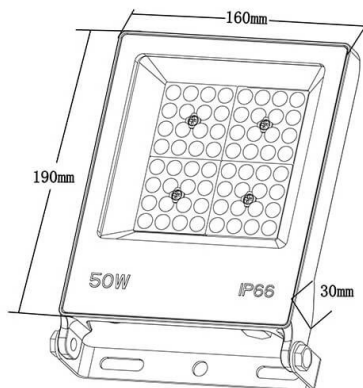

LYRA II

Lavov flood light from the family LYRA II with a power of 50W and an optics 110 degrees . CCT 4000K. With a total lumen output of 6000lm and a luminous efficiency of 120lm/W.ON-OFF driver.

Made in die cast aluminum and finished in Black color. IP66 and IK 07 degree of protection.

Scheme

Item code	86.I0017.4441.02
Product type	Outdoor
Category	Floodlights
Family	LYRA II
Pictograms	

Product	
Real power (W)	50
Real luminous flux (Lm)	6000
Luminous efficiency (Lm/W)	120
Beam angle (°)	110
Life time (h)	36000h L70B50
IP	66
Electrical class insulation	Class I
Colour	Black
Control gear included	Yes
Control gear	ON-OFF
Light source	LED
Type of LED	2835
Colour temperature (K)	4000
Colour consistency (SDCM)	SDCM5
CRI	≥80
IK	07