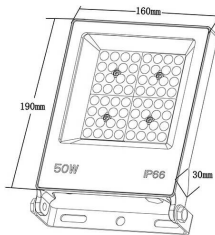

LYRA II

Lavov flood light from the family LYRA II with a power of 50W and an optics 110 degrees . CCT 4000K. With a total lumen output of 6000lm and a luminous efficiency of 120lm/W.ON-OFF driver. Made in die cast aluminum and finished in Black color. IP66 and IK 07 degree of protection.

Item code	86.10017.4441.02
Product type	Indoor
Category	Industrial
Family	LYRA II
Pictograms	

Scheme

Product

Real power (W)	50
Real luminous flux (Lm)	6000
Luminous efficiency (Lm/W)	120
Beam angle (°)	110
Life time (h)	36000h L70B50
IP	66
Electrical class insulation	Class I
Colour	Black
Control gear included	Yes
Control gear	ON-OFF
Light source	LED
Type of LED	2835
Colour temperature (K)	4000
Colour consistency (SDCM)	SDCM<5
CRI	≥80
IK	07