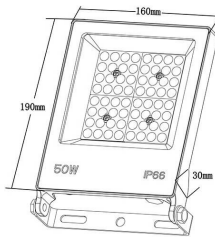

LYRA II

Lavov flood light from the family LYRA II with a power of 50W and an optics 110 degrees . CCT 4000K. With a total lumen output of 6000lm and a luminous efficiency of 120lm/W.ON-OFF driver. Made in die cast aluminum and finished in Black color. IP66 and IK 07 degree of protection.

Item code	86.10017.4441.02
Product type	Outdoor
Category	Floodlights
Family	LYRA II
Pictograms	

Scheme

Product	
Real power (W)	50
Real luminous flux (Lm)	6000
Luminous efficiency (Lm/W)	120
Beam angle (°)	110
Life time (h)	36000h L70B50
IP	66
Electrical class insulation	Class I
Colour	Black
Control gear included	Yes
Control gear	ON-OFF
Light source	LED
Type of LED	2835
Colour temperature (K)	4000
Colour consistency (SDCM)	SDCM<5
CRI	≥80
IK	07