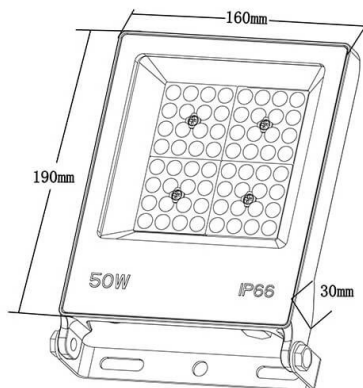

LYRA II

Lavov flood light from the family LYRA II with a power of 50W and an optics 110 degrees . CCT 4000K. With a total lumen output of 6000lm and a luminous efficiency of 120lm/W.ON-OFF driver.

Made in die cast aluminum and finished in Black color. IP66 and IK 07 degree of protection.

Scheme

Item code	86.I0017.4441.02
Product type	Indoor
Category	Industrial
Family	LYRA II
Pictograms	

Product	
Real power (W)	50
Real luminous flux (Lm)	6000
Luminous efficiency (Lm/W)	120
Beam angle (°)	110
Life time (h)	36000h L70B50
IP	66
Electrical class insulation	Class I
Colour	Black
Control gear included	Yes
Control gear	ON-OFF
Light source	LED
Type of LED	2835
Colour temperature (K)	4000
Colour consistency (SDCM)	SDCM5
CRI	≥80
IK	07