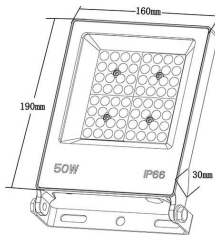

LYRA II

Lavov flood light from the family LYRA II with a power of 50W and an optics 110 degrees . CCT 4000K. With a total lumen output of 6000lm and a luminous efficiency of 120lm/W.ON-OFF driver. Made in die cast aluminum and finished in Black color. IP66 and IK 07 degree of protection.

Item code	86.10017.4441.02
Product type	Outdoor
Category	Floodlights
Family	LYRA II
Pictograms	

Scheme

Product

Real power (W)	50
Real luminous flux (Lm)	6000
Luminous efficiency (Lm/W)	120
Beam angle (°)	110
Life time (h)	36000h L70B50
IP	66
Electrical class insulation	Class I
Colour	Black
Control gear included	Yes
Control gear	ON-OFF
Light source	LED
Type of LED	2835
Colour temperature (K)	4000
Colour consistency (SDCM)	SDCM<5
CRI	≥80
IK	07