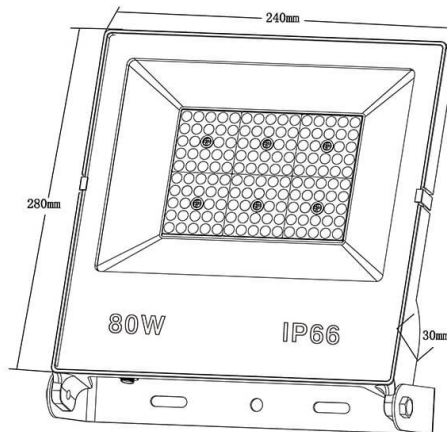

### LYRA II

Lavov flood light from the family LYRA II with a power of 80W and an optics 110 degrees . CCT 4000K. With a total lumen output of 9000lm and a luminous efficiency of 120lm/W.ON-OFF driver.

Made in die cast aluminum and finished in Black color. IP66 and IK 07 degree of protection.

### Scheme

Item code	86.I0017.5441.02
Product type	Outdoor
Category	Floodlights
Family	LYRA II
Pictograms	

Product	
Real power (W)	80
Real luminous flux (Lm)	9000
Luminous efficiency (Lm/W)	120
Beam angle (°)	110
Life time (h)	36000h L70B50
IP	66
Electrical class insulation	Class I
Colour	Black
Control gear included	Yes
Control gear	ON-OFF
Light source	LED
Type of LED	2835
Colour temperature (K)	4000
Colour consistency (SDCM)	SDCM5
CRI	≥80
IK	07