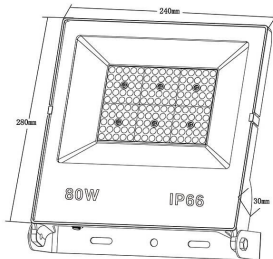

LYRA II

Lavov flood light from the family LYRA II with a power of 80W and an optics 110 degrees . CCT 4000K. With a total lumen output of 9000lm and a luminous efficiency of 120lm/W.ON-OFF driver. Made in die cast aluminum and finished in Black color. IP66 and IK 07 degree of protection.

Item code	86.10017.5441.02
Product type	Indoor
Category	Industrial
Family	LYRA II
Pictograms	

Scheme

Product

Real power (W)	80
Real luminous flux (Lm)	9000
Luminous efficiency (Lm/W)	120
Beam angle (°)	110
Life time (h)	36000h L70B50
IP	66
Electrical class insulation	Class I
Colour	Black
Control gear included	Yes
Control gear	ON-OFF
Light source	LED
Type of LED	2835
Colour temperature (K)	4000
Colour consistency (SDCM)	SDCM<5
CRI	≥80
IK	07