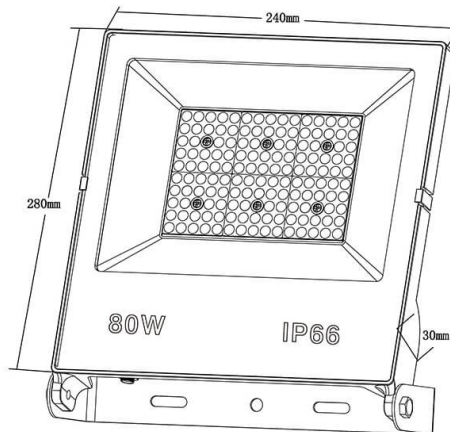

LYRA II

Lavov flood light from the family LYRA II with a power of 80W and an optics 110 degrees . CCT 4000K. With a total lumen output of 9000lm and a luminous efficiency of 120lm/W.ON-OFF driver.

Made in die cast aluminum and finished in Black color. IP66 and IK 07 degree of protection.

Scheme

Item code	86.I0017.5441.02
Product type	Indoor
Category	Industrial
Family	LYRA II
Pictograms	

Product	
Real power (W)	80
Real luminous flux (Lm)	9000
Luminous efficiency (Lm/W)	120
Beam angle (°)	110
Life time (h)	36000h L70B50
IP	66
Electrical class insulation	Class I
Colour	Black
Control gear included	Yes
Control gear	ON-OFF
Light source	LED
Type of LED	2835
Colour temperature (K)	4000
Colour consistency (SDCM)	SDCM5
CRI	≥80
IK	07