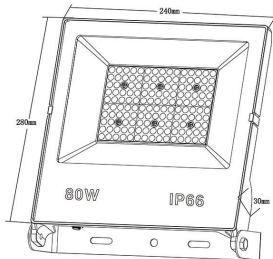

### LYRA II

Lavov flood light from the family LYRA II with a power of 80W and an optics 110 degrees . CCT 4000K. With a total lumen output of 9000lm and a luminous efficiency of 120lm/W.ON-OFF driver. Made in die cast aluminum and finished in Black color. IP66 and IK 07 degree of protection.

Item code	86.10017.5441.02
Product type	Indoor
Category	Industrial
Family	LYRA II
Pictograms	

### Product

Real power (W)	80
Real luminous flux (Lm)	9000
Luminous efficiency (Lm/W)	120
Beam angle (°)	110
Life time (h)	36000h L70B50
IP	66
Electrical class insulation	Class I
Colour	Black
Control gear included	Yes
Control gear	ON-OFF
Light source	LED
Type of LED	2835
Colour temperature (K)	4000
Colour consistency (SDCM)	SDCM<5
CRI	≥80
IK	07