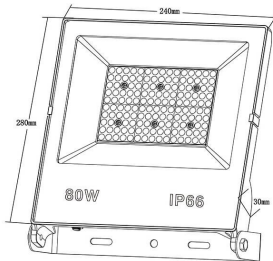

LYRA II

Lavov flood light from the family LYRA II with a power of 80W and an optics 110 degrees . CCT 4000K. With a total lumen output of 9000lm and a luminous efficiency of 120lm/W.ON-OFF driver. Made in die cast aluminum and finished in Black color. IP66 and IK 07 degree of protection.

Item code	86.10017.5441.02
Product type	Outdoor
Category	Floodlights
Family	LYRA II
Pictograms	

Scheme

Product	
Real power (W)	80
Real luminous flux (Lm)	9000
Luminous efficiency (Lm/W)	120
Beam angle (°)	110
Life time (h)	36000h L70B50
IP	66
Electrical class insulation	Class I
Colour	Black
Control gear included	Yes
Control gear	ON-OFF
Light source	LED
Type of LED	2835
Colour temperature (K)	4000
Colour consistency (SDCM)	SDCM<5
CRI	≥80
IK	07