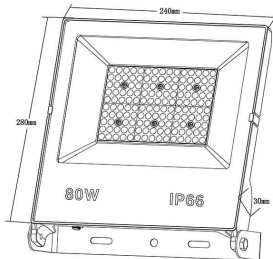

Scheme

Product

Real power (W)	80
Real luminous flux (Lm)	9000
Luminous efficiency (Lm/W)	120
Beam angle (°)	110
Life time (h)	36000h L70B50
IP	66
Electrical class insulation	Class I
Colour	Black
Control gear included	Yes
Control gear	ON-OFF
Light source	LED
Type of LED	2835
Colour temperature (K)	4000
Colour consistency (SDCM)	SDCM<5
CRI	≥80
IK	07