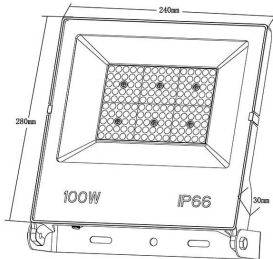

LYRA II

Lavov flood light from the family LYRA II with a power of 100W and an optics 110 degrees . CCT 4000K. With a total lumen output of 12000lm and a luminous efficiency of 120lm/W.ON-OFF driver. Made in die cast aluminum and finished in Black color. IP66 and IK 07 degree of protection.

Item code	86.10017.6441.02
Product type	Indoor
Category	Industrial
Family	LYRA II
Pictograms	

Scheme

Product

Real power (W)	100
Real luminous flux (Lm)	12000
Luminous efficiency (Lm/W)	120
Beam angle (°)	110
Life time (h)	36000h L70B50
IP	66
Electrical class insulation	Class I
Colour	Black
Control gear included	Yes
Control gear	ON-OFF
Light source	LED
Type of LED	2835
Colour temperature (K)	4000
Colour consistency (SDCM)	SDCM<5
CRI	≥80
IK	07