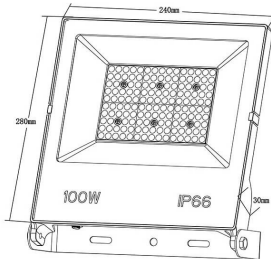

LYRA II

Lavov flood light from the family LYRA II with a power of 100W and an optics 110 degrees . CCT 4000K. With a total lumen output of 12000lm and a luminous efficiency of 120lm/W.ON-OFF driver. Made in die cast aluminum and finished in Black color. IP66 and IK 07 degree of protection.

Item code	86.10017.6441.02
Product type	Indoor
Category	Industrial
Family	LYRA II
Pictograms	

Scheme

Product

Real power (W)	100
Real luminous flux (Lm)	12000
Luminous efficiency (Lm/W)	120
Beam angle (°)	110
Life time (h)	36000h L70B50
IP	66
Electrical class insulation	Class I
Colour	Black
Control gear included	Yes
Control gear	ON-OFF
Light source	LED
Type of LED	2835
Colour temperature (K)	4000
Colour consistency (SDCM)	SDCM<5
CRI	≥80
IK	07