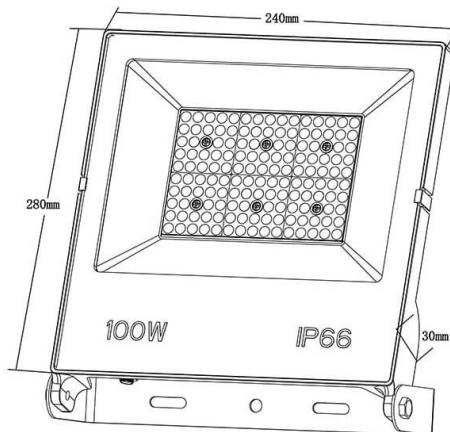

LYRA II

Lavov flood light from the family LYRA II with a power of 100W and an optics 110 degrees . CCT 4000K. With a total lumen output of 12000lm and a luminous efficiency of 120lm/W.ON-OFF driver. Made in die cast aluminum and finished in Black color. IP66 and IK 07 degree of protection.

Item code	86.I0017.6441.02
Product type	Outdoor
Category	Floodlights
Family	LYRA II

Pictograms		50 60 Hz	220 240 V		SDCM 3
		Driver INCL.			CRI 70
	IP 65	IK 07	50000h L70B50		

Scheme

Product	
Real power (W)	100
Real luminous flux (Lm)	12000
Luminous efficiency (Lm/W)	120
Beam angle (°)	110
Life time (h)	36000h L70B50
IP	66
Electrical class insulation	Class I
Colour	Black
Control gear included	Yes
Control gear	ON-OFF
Light source	LED
Type of LED	2835
Colour temperature (K)	4000
Colour consistency (SDCM)	SDCM5
CRI	≥80
IK	07