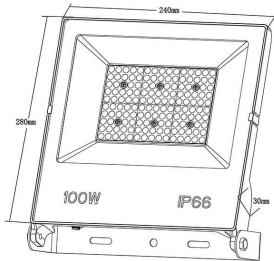

**LYRA II**

Lavov flood light from the family LYRA II with a power of 100W and an optics 110 degrees . CCT 4000K. With a total lumen output of 12000lm and a luminous efficiency of 120lm/W.ON-OFF driver. Made in die cast aluminum and finished in Black color. IP66 and IK 07 degree of protection.

<b>Item code</b>	<b>86.10017.6441.02</b>
<b>Product type</b>	<b>Outdoor</b>
<b>Category</b>	<b>Floodlights</b>
<b>Family</b>	<b>LYRA II</b>
<b>Pictograms</b>	

**Scheme**

<b>Product</b>	
<b>Real power (W)</b>	<b>100</b>
<b>Real luminous flux (Lm)</b>	<b>12000</b>
<b>Luminous efficiency (Lm/W)</b>	<b>120</b>
<b>Beam angle (°)</b>	<b>110</b>
<b>Life time (h)</b>	<b>36000h L70B50</b>
<b>IP</b>	<b>66</b>
<b>Electrical class insulation</b>	<b>Class I</b>
<b>Colour</b>	<b>Black</b>
<b>Control gear included</b>	<b>Yes</b>
<b>Control gear</b>	<b>ON-OFF</b>
<b>Light source</b>	<b>LED</b>
<b>Type of LED</b>	<b>2835</b>
<b>Colour temperature (K)</b>	<b>4000</b>
<b>Colour consistency (SDCM)</b>	<b>SDCM&lt;5</b>
<b>CRI</b>	<b>≥80</b>
<b>IK</b>	<b>07</b>