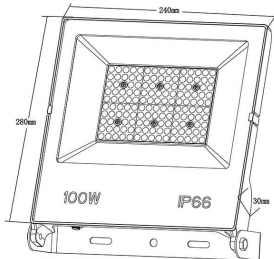

LYRA II

Lavov flood light from the family LYRA II with a power of 100W and an optics 110 degrees . CCT 4000K. With a total lumen output of 12000lm and a luminous efficiency of 120lm/W.ON-OFF driver. Made in die cast aluminum and finished in Black color. IP66 and IK 07 degree of protection.

Item code	86.I0017.6441.02
Product type	Outdoor
Category	Floodlights
Family	LYRA II
Pictograms	

Scheme

Product	
Real power (W)	100
Real luminous flux (Lm)	12000
Luminous efficiency (Lm/W)	120
Beam angle (°)	110
Life time (h)	36000h L70B50
IP	66
Electrical class insulation	Class I
Colour	Black
Control gear included	Yes
Control gear	ON-OFF
Light source	LED
Type of LED	2835
Colour temperature (K)	4000
Colour consistency (SDCM)	SDCM<5
CRI	≥80
IK	07