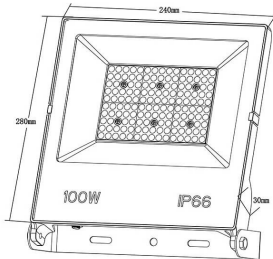

LYRA II

Lavov flood light from the family LYRA II with a power of 100W and an optics 110 degrees . CCT 4000K. With a total lumen output of 12000lm and a luminous efficiency of 120lm/W.ON-OFF driver. Made in die cast aluminum and finished in Black color. IP66 and IK 07 degree of protection.

Item code	86.10017.6441.02
Product type	Outdoor
Category	Floodlights
Family	LYRA II
Pictograms	

Scheme

Product

Real power (W)	100
Real luminous flux (Lm)	12000
Luminous efficiency (Lm/W)	120
Beam angle (°)	110
Life time (h)	36000h L70B50
IP	66
Electrical class insulation	Class I
Colour	Black
Control gear included	Yes
Control gear	ON-OFF
Light source	LED
Type of LED	2835
Colour temperature (K)	4000
Colour consistency (SDCM)	SDCM<5
CRI	≥80
IK	07