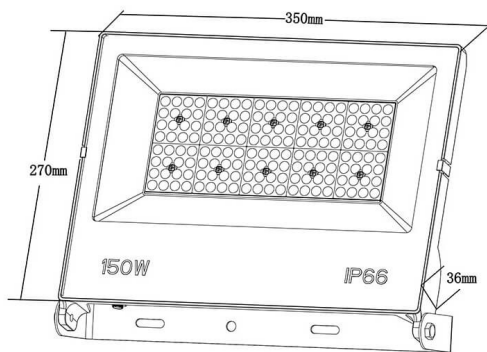

LYRA II

Lavov flood light from the family LYRA II with a power of 150W and an optics 110 degrees . CCT 4000K. With a total lumen output of 18000lm and a luminous efficiency of 120lm/W.ON-OFF driver. Made in die cast aluminum and finished in Black color. IP66 and IK 07 degree of protection.

Item code	86.I0017.7441.02
Product type	Outdoor
Category	Floodlights
Family	LYRA II
Pictograms	

Scheme

Product	
Real power (W)	150
Real luminous flux (Lm)	18000
Luminous efficiency (Lm/W)	120
Beam angle (°)	110
Life time (h)	36000h L70B50
IP	66
Electrical class insulation	Class I
Colour	Black
Control gear included	Yes
Control gear	ON-OFF
Light source	LED
Type of LED	2835
Colour temperature (K)	4000
Colour consistency (SDCM)	SDCM5
CRI	≥80
IK	07