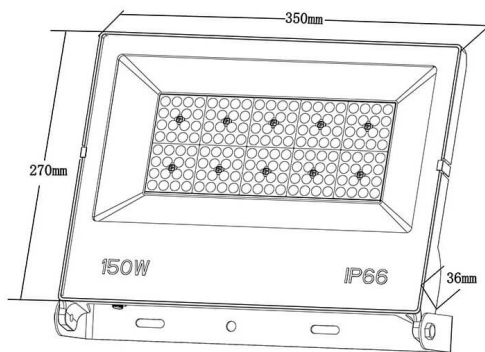

### LYRA II

Lavov flood light from the family LYRA II with a power of 150W and an optics 110 degrees . CCT 4000K. With a total lumen output of 18000lm and a luminous efficiency of 120lm/W.ON-OFF driver. Made in die cast aluminum and finished in Black color. IP66 and IK 07 degree of protection.

### Scheme

Item code	86.I0017.7441.02
Product type	Indoor
Category	Industrial
Family	LYRA II
Pictograms	

<b>Product</b>	
Real power (W)	150
Real luminous flux (Lm)	18000
Luminous efficiency (Lm/W)	120
Beam angle (°)	110
Life time (h)	36000h L70B50
IP	66
Electrical class insulation	Class I
Colour	Black
Control gear included	Yes
Control gear	ON-OFF
Light source	LED
Type of LED	2835
Colour temperature (K)	4000
Colour consistency (SDCM)	SDCM5
CRI	≥80
IK	07