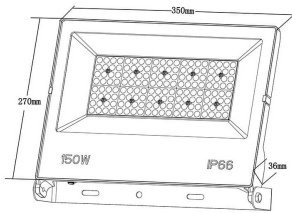

LYRA II

Lavov flood light from the family LYRA II with a power of 150W and an optics 110 degrees . CCT 4000K. With a total lumen output of 18000lm and a luminous efficiency of 120lm/W.ON-OFF driver. Made in die cast aluminum and finished in Black color. IP66 and IK 07 degree of protection.

Pictograms

Scheme

Product

Real power (W)	150
-----------------------	------------

Real luminous flux (Lm)	18000
--------------------------------	--------------

Luminous efficiency (Lm/W)	120
-----------------------------------	------------