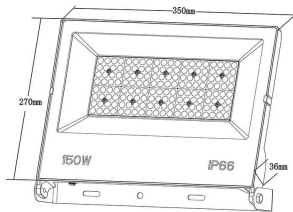

LYRA II

Lavov flood light from the family LYRA II with a power of 150W and an optics 110 degrees . CCT 4000K. With a total lumen output of 18000lm and a luminous efficiency of 120lm/W.ON-OFF driver. Made in die cast aluminum and finished in Black color. IP66 and IK 07 degree of protection.

Item code	86.10017.7441.02
Product type	Outdoor
Category	Floodlights
Family	LYRA II
Pictograms	

Scheme

Product	
Real power (W)	150
Real luminous flux (Lm)	18000
Luminous efficiency (Lm/W)	120
Beam angle (°)	110
Life time (h)	36000h L70B50
IP	66
Electrical class insulation	Class I
Colour	Black
Control gear included	Yes
Control gear	ON-OFF
Light source	LED
Type of LED	2835
Colour temperature (K)	4000
Colour consistency (SDCM)	SDCM<5
CRI	≥80
IK	07