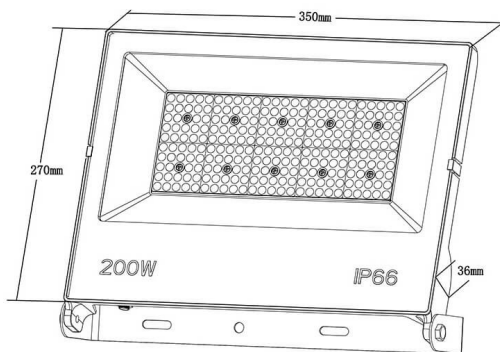

LYRA II

Lavov flood light from the family LYRA II with a power of 200W and an optics 110 degrees . CCT 4000K. With a total lumen output of 24000lm and a luminous efficiency of 120lm/W.ON-OFF driver. Made in die cast aluminum and finished in Black color. IP66 and IK 07 degree of protection.

Item code	86.I0017.8441.02
Product type	Outdoor
Category	Floodlights
Family	LYRA II

Pictograms		50 60 Hz	220 240 V		SDCM 3
		Driver INCL.			CRI 70
	IP 65	IK 07	50000h L70B50		

Scheme

Product	
Real power (W)	200
Real luminous flux (Lm)	24000
Luminous efficiency (Lm/W)	120
Beam angle (°)	110
Life time (h)	36000h L70B50
IP	66
Electrical class insulation	Class I
Colour	Black
Control gear included	Yes
Control gear	ON-OFF
Light source	LED
Type of LED	2835
Colour temperature (K)	4000
Colour consistency (SDCM)	SDCM5
CRI	≥80
IK	07