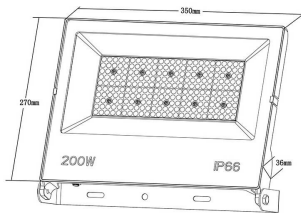

Scheme

Product

Real power (W)	200
Real luminous flux (Lm)	24000
Luminous efficiency (Lm/W)	120
Beam angle (°)	110
Life time (h)	36000h L70B50
IP	66
Electrical class insulation	Class I
Colour	Black
Control gear included	Yes
Control gear	ON-OFF
Light source	LED
Type of LED	2835
Colour temperature (K)	4000
Colour consistency (SDCM)	SDCM<5
CRI	≥80
IK	07