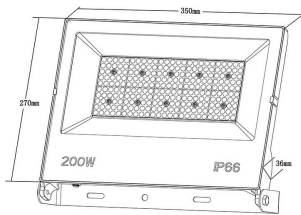

**LYRA II**

Lavov flood light from the family LYRA II with a power of 200W and an optics 110 degrees . CCT 4000K. With a total lumen output of 24000lm and a luminous efficiency of 120lm/W.ON-OFF driver. Made in die cast aluminum and finished in Black color. IP66 and IK 07 degree of protection.

<b>Item code</b>	<b>86.10017.8441.02</b>
<b>Product type</b>	<b>Outdoor</b>
<b>Category</b>	<b>Floodlights</b>
<b>Family</b>	<b>LYRA II</b>
<b>Pictograms</b>	

**Scheme**

<b>Product</b>	
<b>Real power (W)</b>	<b>200</b>
<b>Real luminous flux (Lm)</b>	<b>24000</b>
<b>Luminous efficiency (Lm/W)</b>	<b>120</b>
<b>Beam angle (°)</b>	<b>110</b>
<b>Life time (h)</b>	<b>36000h L70B50</b>
<b>IP</b>	<b>66</b>
<b>Electrical class insulation</b>	<b>Class I</b>
<b>Colour</b>	<b>Black</b>
<b>Control gear included</b>	<b>Yes</b>
<b>Control gear</b>	<b>ON-OFF</b>
<b>Light source</b>	<b>LED</b>
<b>Type of LED</b>	<b>2835</b>
<b>Colour temperature (K)</b>	<b>4000</b>
<b>Colour consistency (SDCM)</b>	<b>SDCM&lt;5</b>
<b>CRI</b>	<b>≥80</b>
<b>IK</b>	<b>07</b>