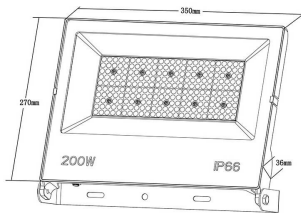

LYRA II

Lavov flood light from the family LYRA II with a power of 200W and an optics 110 degrees . CCT 4000K. With a total lumen output of 24000lm and a luminous efficiency of 120lm/W.ON-OFF driver. Made in die cast aluminum and finished in Black color. IP66 and IK 07 degree of protection.

Item code	86.10017.8441.02
Product type	Indoor
Category	Industrial
Family	LYRA II
Pictograms	

Scheme

Product

Real power (W)	200
Real luminous flux (Lm)	24000
Luminous efficiency (Lm/W)	120
Beam angle (°)	110
Life time (h)	36000h L70B50
IP	66
Electrical class insulation	Class I
Colour	Black
Control gear included	Yes
Control gear	ON-OFF
Light source	LED
Type of LED	2835
Colour temperature (K)	4000
Colour consistency (SDCM)	SDCM<5
CRI	≥80
IK	07