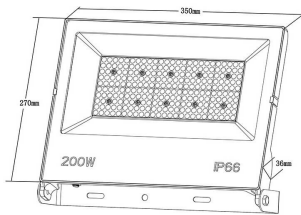

LYRA II

Lavov flood light from the family LYRA II with a power of 200W and an optics 110 degrees . CCT 4000K. With a total lumen output of 24000lm and a luminous efficiency of 120lm/W.ON-OFF driver. Made in die cast aluminum and finished in Black color. IP66 and IK 07 degree of protection.

Item code	86.10017.8441.02
Product type	Outdoor
Category	Floodlights
Family	LYRA II
Pictograms	

Scheme

Product	
Real power (W)	200
Real luminous flux (Lm)	24000
Luminous efficiency (Lm/W)	120
Beam angle (°)	110
Life time (h)	36000h L70B50
IP	66
Electrical class insulation	Class I
Colour	Black
Control gear included	Yes
Control gear	ON-OFF
Light source	LED
Type of LED	2835
Colour temperature (K)	4000
Colour consistency (SDCM)	SDCM<5
CRI	≥80
IK	07