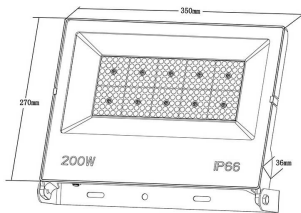

LYRA II

Lavov flood light from the family LYRA II with a power of 200W and an optics 110 degrees . CCT 4000K. With a total lumen output of 24000lm and a luminous efficiency of 120lm/W.ON-OFF driver. Made in die cast aluminum and finished in Black color. IP66 and IK 07 degree of protection.

Item code	86.10017.8441.02
Product type	Outdoor
Category	Floodlights
Family	LYRA II
Pictograms	

Scheme

Product

Real power (W)	200
Real luminous flux (Lm)	24000
Luminous efficiency (Lm/W)	120
Beam angle (°)	110
Life time (h)	36000h L70B50
IP	66
Electrical class insulation	Class I
Colour	Black
Control gear included	Yes
Control gear	ON-OFF
Light source	LED
Type of LED	2835
Colour temperature (K)	4000
Colour consistency (SDCM)	SDCM<5
CRI	≥80
IK	07