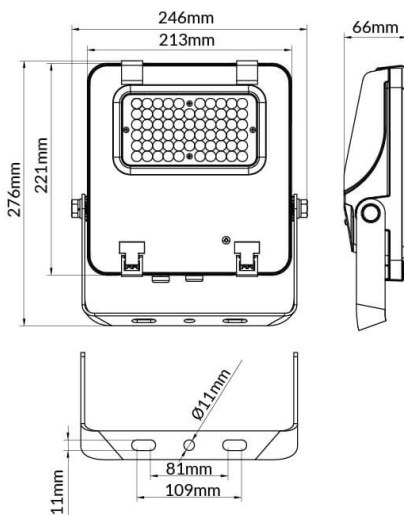

AQUILA II

Lavov flood light from the family AQUILA II with a power of 50W and an optics 25° degrees . CCT 4000K. With a total lumen output of 7500lm and a luminous efficiency of 150lm/W.ON-OFF driver. Made in die cast aluminum and finished in Black color. IP66 and IK 08 degree of protection.

Scheme

Item code	86.I0018.1411.02
Product type	Outdoor
Category	Floodlights
Family	AQUILA II
Pictograms	

Product	
Real power (W)	50
Real luminous flux (Lm)	7500
Luminous efficiency (Lm/W)	150
Beam angle (°)	25°
Life time (h)	50000h L70B50
IP	66
Electrical class insulation	Class I
Colour	Black
Control gear included	Yes
Control gear	ON-OFF
Light source	LED
Type of LED	2835
Colour temperature (K)	4000
Colour consistency (SDCM)	SDCM5
CRI	≥70
IK	08