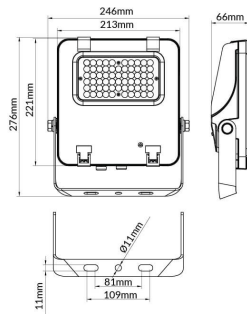

AQUILA II

Lavov flood light from the family AQUILA II with a power of 50W and an optics 25° degrees . CCT 4000K. With a total lumen output of 7500lm and a luminous efficiency of 150lm/W.ON-OFF driver. Made in die cast aluminum and finished in Black color. IP66 and IK 08 degree of protection.

Item code	86.10018.1411.02
Product type	Outdoor
Category	Floodlights
Family	AQUILA II
Pictograms	

Scheme

Product	
Real power (W)	50
Real luminous flux (Lm)	7500
Luminous efficiency (Lm/W)	150
Beam angle (°)	25°
Life time (h)	50000h L70B50
IP	66
Electrical class insulation	Class I
Colour	Black
Control gear included	Yes
Control gear	ON-OFF
Light source	LED
Type of LED	2835
Colour temperature (K)	4000
Colour consistency (SDCM)	SDCM<5
CRI	≥70
IK	08