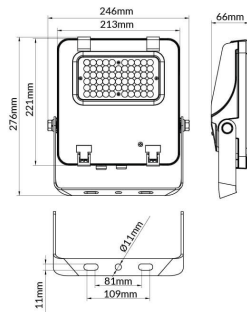

AQUILA II

Lavov flood light from the family AQUILA II with a power of 50W and an optics 25° degrees . CCT 4000K. With a total lumen output of 7500lm and a luminous efficiency of 150lm/W.ON-OFF driver. Made in die cast aluminum and finished in Black color. IP66 and IK 08 degree of protection.

Item code	86.I0018.1411.02
Product type	Indoor
Category	Industrial
Family	AQUILA II
Subfamily	AQUILA II

Pictograms

Scheme

Product

Real power (W)	50
Real luminous flux (Lm)	7500
Luminous efficiency (Lm/W)	150
Beam angle (°)	25°
Life time (h)	50000h L70B50
IP	66
Electrical class insulation	Class I
Colour	Black
Control gear included	Yes
Control gear	ON-OFF
Light source	LED
Type of LED	2835
Colour temperature (K)	4000
Colour consistency (SDCM)	SDCM<5
CRI	≥70
IK	08