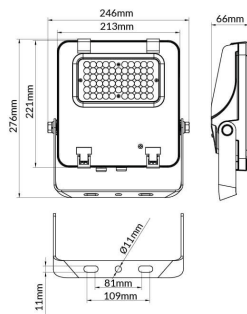

AQUILA II

Lavov flood light from the family AQUILA II with a power of 50W and an optics 25° degrees . CCT 4000K. With a total lumen output of 7500lm and a luminous efficiency of 150lm/W.ON-OFF driver. Made in die cast aluminum and finished in Black color. IP66 and IK 08 degree of protection.

Item code	86.I0018.1411.02
Product type	Indoor
Category	Industrial
Family	AQUILA II
Subfamily	AQUILA II

Pictograms

Scheme

Product	
Real power (W)	50
Real luminous flux (Lm)	7500
Luminous efficiency (Lm/W)	150
Beam angle (°)	25°
Life time (h)	50000h L70B50
IP	66
Electrical class insulation	Class I
Colour	Black
Control gear included	Yes
Control gear	ON-OFF
Light source	LED
Type of LED	2835
Colour temperature (K)	4000
Colour consistency (SDCM)	SDCM<5
CRI	≥70
IK	08