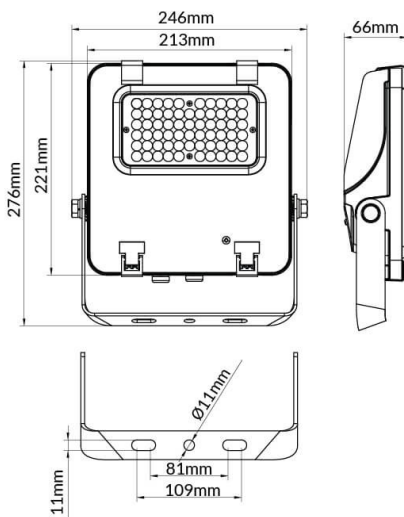

AQUILA II

Lavov flood light from the family AQUILA II with a power of 50W and an optics 25° degrees . CCT 4000K. With a total lumen output of 7500lm and a luminous efficiency of 150lm/W.ON-OFF driver. Made in die cast aluminum and finished in Black color. IP66 and IK 08 degree of protection.

Scheme

Item code	86.I0018.1411.02
Product type	Indoor
Category	Industrial
Family	AQUILA II
Subfamily	AQUILA II
Pictograms	

Product	
Real power (W)	50
Real luminous flux (Lm)	7500
Luminous efficiency (Lm/W)	150
Beam angle (°)	25°
Life time (h)	50000h L70B50
IP	66
Electrical class insulation	Class I
Colour	Black
Control gear included	Yes
Control gear	ON-OFF
Light source	LED
Type of LED	2835
Colour temperature (K)	4000
Colour consistency (SDCM)	SDCM5
CRI	≥70
IK	08