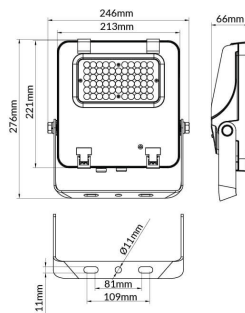

AQUILA II

Lavov flood light from the family AQUILA II with a power of 50W and an optics 25° degrees . CCT 4000K. With a total lumen output of 7500lm and a luminous efficiency of 150lm/W.ON-OFF driver. Made in die cast aluminum and finished in Black color. IP66 and IK 08 degree of protection.

Item code	86.I0018.1411.02
Product type	Indoor
Category	Industrial
Family	AQUILA II
Subfamily	AQUILA II

Pictograms

Scheme

Product

Real power (W)	50
Real luminous flux (Lm)	7500
Luminous efficiency (Lm/W)	150
Beam angle (°)	25°
Life time (h)	50000h L70B50
IP	66
Electrical class insulation	Class I
Colour	Black
Control gear included	Yes
Control gear	ON-OFF
Light source	LED
Type of LED	2835
Colour temperature (K)	4000
Colour consistency (SDCM)	SDCM<5
CRI	≥70
IK	08