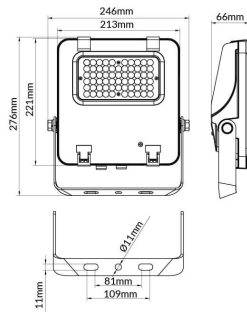

AQUILA II

Lavov flood light from the family AQUILA II with a power of 50W and an optics 25° degrees . CCT 4000K. With a total lumen output of 7500lm and a luminous efficiency of 150lm/W.ON-OFF driver. Made in die cast aluminum and finished in Black color. IP66 and IK 08 degree of protection.

Item code	86.10018.1411.02
Product type	Outdoor
Category	Floodlights
Family	AQUILA II
Pictograms	

Scheme

Product	
Real power (W)	50
Real luminous flux (Lm)	7500
Luminous efficiency (Lm/W)	150
Beam angle (°)	25°
Life time (h)	50000h L70B50
IP	66
Electrical class insulation	Class I
Colour	Black
Control gear included	Yes
Control gear	ON-OFF
Light source	LED
Type of LED	2835
Colour temperature (K)	4000
Colour consistency (SDCM)	SDCM<5
CRI	≥70
IK	08