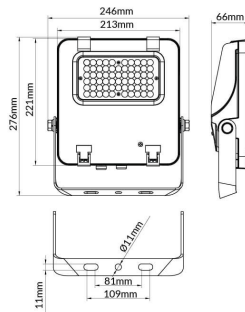

AQUILA II

Lavov flood light from the family AQUILA II with a power of 50W and an optics 25° degrees . CCT 4000K. With a total lumen output of 7500lm and a luminous efficiency of 150lm/W.ON-OFF driver. Made in die cast aluminum and finished in Black color. IP66 and IK 08 degree of protection.

Item code	86.I0018.1411.02
Product type	Indoor
Category	Floodlights
Family	AQUILA II
Subfamily	AQUILA II

Pictograms

Scheme

Product	
Real power (W)	50
Real luminous flux (Lm)	7500
Luminous efficiency (Lm/W)	150
Beam angle (°)	25°
Life time (h)	50000h L70B50
IP	66
Electrical class insulation	Class I
Colour	Black
Control gear included	Yes
Control gear	ON-OFF
Light source	LED
Type of LED	2835
Colour temperature (K)	4000
Colour consistency (SDCM)	SDCM<5
CRI	≥70
IK	08