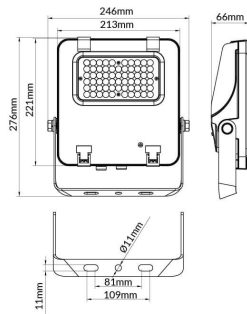

AQUILA II

Lavov flood light from the family AQUILA II with a power of 50W and an optics 25° degrees . CCT 4000K. With a total lumen output of 7500lm and a luminous efficiency of 150lm/W.ON-OFF driver. Made in die cast aluminum and finished in Black color. IP66 and IK 08 degree of protection.

Item code	86.10018.1411.02
Product type	Outdoor
Category	Floodlights
Family	AQUILA II
Subfamily	AQUILA II

Pictograms

Scheme

Product	
Real power (W)	50
Real luminous flux (Lm)	7500
Luminous efficiency (Lm/W)	150
Beam angle (°)	25°
Life time (h)	50000h L70B50
IP	66
Electrical class insulation	Class I
Colour	Black
Control gear included	Yes
Control gear	ON-OFF
Light source	LED
Type of LED	2835
Colour temperature (K)	4000
Colour consistency (SDCM)	SDCM<5
CRI	≥70
IK	08