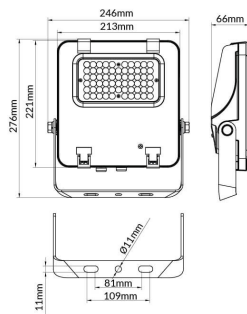

AQUILA II

Lavov flood light from the family AQUILA II with a power of 50W and an optics 60° degrees . CCT 4000K. With a total lumen output of 7500lm and a luminous efficiency of 150lm/W.ON-OFF driver. Made in die cast aluminum and finished in Black color. IP66 and IK 08 degree of protection.

Item code	86.I0018.1421.02
Product type	Indoor
Category	Industrial
Family	AQUILA II
Subfamily	AQUILA II

Pictograms

Scheme

Product	
Real power (W)	50
Real luminous flux (Lm)	7500
Luminous efficiency (Lm/W)	150
Beam angle (°)	60°
Life time (h)	50000h L70B50
IP	66
Electrical class insulation	Class I
Colour	Black
Control gear included	Yes
Control gear	ON-OFF
Light source	LED
Type of LED	2835
Colour temperature (K)	4000
Colour consistency (SDCM)	SDCM<5
CRI	≥70
IK	08