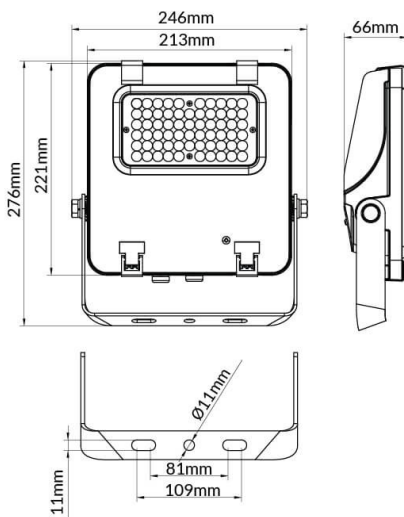

### AQUILA II

Lavov flood light from the family AQUILA II with a power of 50W and an optics 60° degrees . CCT 4000K. With a total lumen output of 7500lm and a luminous efficiency of 150lm/W.ON-OFF driver. Made in die cast aluminum and finished in Black color. IP66 and IK 08 degree of protection.

### Scheme

Item code	86.I0018.1421.02
Product type	Outdoor
Category	Floodlights
Family	AQUILA II
Pictograms	

Product	
Real power (W)	50
Real luminous flux (Lm)	7500
Luminous efficiency (Lm/W)	150
Beam angle (°)	60°
Life time (h)	50000h L70B50
IP	66
Electrical class insulation	Class I
Colour	Black
Control gear included	Yes
Control gear	ON-OFF
Light source	LED
Type of LED	2835
Colour temperature (K)	4000
Colour consistency (SDCM)	SDCM5
CRI	≥70
IK	08