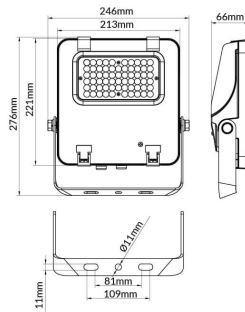

AQUILA II

Lavov flood light from the family AQUILA II with a power of 50W and an optics 60° degrees . CCT 4000K. With a total lumen output of 7500lm and a luminous efficiency of 150lm/W.ON-OFF driver. Made in die cast aluminum and finished in Black color. IP66 and IK 08 degree of protection.

Item code	86.10018.1421.02
Product type	Outdoor
Category	Floodlights
Family	AQUILA II
Pictograms	

Scheme

Product	
Real power (W)	50
Real luminous flux (Lm)	7500
Luminous efficiency (Lm/W)	150
Beam angle (°)	60°
Life time (h)	50000h L70B50
IP	66
Electrical class insulation	Class I
Colour	Black
Control gear included	Yes
Control gear	ON-OFF
Light source	LED
Type of LED	2835
Colour temperature (K)	4000
Colour consistency (SDCM)	SDCM<5
CRI	≥70
IK	08