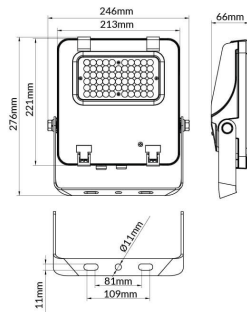

AQUILA II

Lavov flood light from the family AQUILA II with a power of 50W and an optics 60° degrees . CCT 4000K. With a total lumen output of 7500lm and a luminous efficiency of 150lm/W.ON-OFF driver. Made in die cast aluminum and finished in Black color. IP66 and IK 08 degree of protection.

Item code	86.I0018.1421.02
Product type	Indoor
Category	Industrial
Family	AQUILA II
Subfamily	AQUILA II

Pictograms

Scheme

Product

Real power (W)	50
Real luminous flux (Lm)	7500
Luminous efficiency (Lm/W)	150
Beam angle (°)	60°
Life time (h)	50000h L70B50
IP	66
Electrical class insulation	Class I
Colour	Black
Control gear included	Yes
Control gear	ON-OFF
Light source	LED
Type of LED	2835
Colour temperature (K)	4000
Colour consistency (SDCM)	SDCM<5
CRI	≥70
IK	08