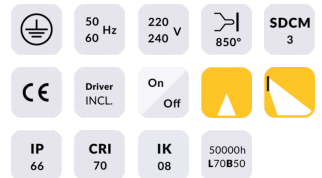

Pictograms