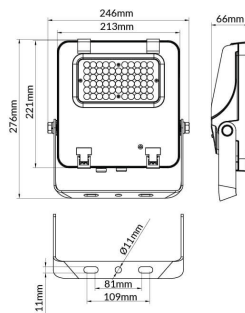

### AQUILA II

Lavov flood light from the family AQUILA II with a power of 50W and an optics 60° degrees . CCT 4000K. With a total lumen output of 7500lm and a luminous efficiency of 150lm/W.ON-OFF driver. Made in die cast aluminum and finished in Black color. IP66 and IK 08 degree of protection.

### Product

Real power (W)	50
Real luminous flux (Lm)	7500
Luminous efficiency (Lm/W)	150
Beam angle (°)	60°
Life time (h)	50000h L70B50
IP	66
Electrical class insulation	Class I
Colour	Black
Control gear included	Yes
Control gear	ON-OFF
Light source	LED
Type of LED	2835
Colour temperature (K)	4000
Colour consistency (SDCM)	SDCM<5
CRI	≥70
IK	08