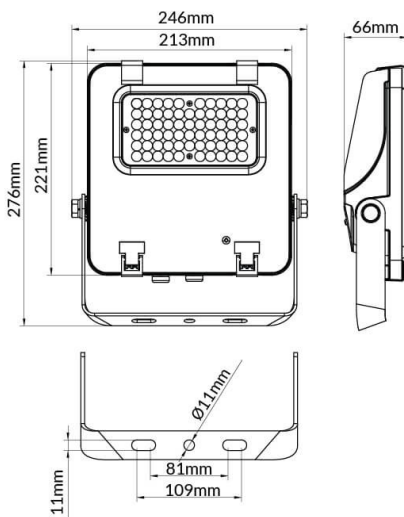

AQUILA II

Lavov flood light from the family AQUILA II with a power of 50W and an optics 60° degrees . CCT 4000K. With a total lumen output of 7500lm and a luminous efficiency of 150lm/W.ON-OFF driver. Made in die cast aluminum and finished in Black color. IP66 and IK 08 degree of protection.

Scheme

Item code	86.I0018.1421.02
Product type	Indoor
Category	Industrial
Family	AQUILA II
Subfamily	AQUILA II
Pictograms	

Product	
Real power (W)	50
Real luminous flux (Lm)	7500
Luminous efficiency (Lm/W)	150
Beam angle (°)	60°
Life time (h)	50000h L70B50
IP	66
Electrical class insulation	Class I
Colour	Black
Control gear included	Yes
Control gear	ON-OFF
Light source	LED
Type of LED	2835
Colour temperature (K)	4000
Colour consistency (SDCM)	SDCM5
CRI	≥70
IK	08