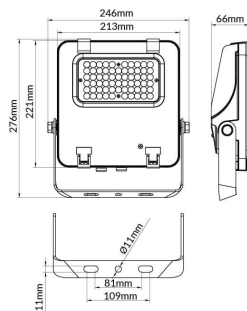

AQUILA II

Lavov flood light from the family AQUILA II with a power of 50W and an optics 60° degrees . CCT 4000K. With a total lumen output of 7500lm and a luminous efficiency of 150lm/W.ON-OFF driver. Made in die cast aluminum and finished in Black color. IP66 and IK 08 degree of protection.

Item code	86.I0018.1421.02
Product type	Indoor
Category	Floodlights
Family	AQUILA II
Subfamily	AQUILA II

Pictograms					

Scheme

Product	
Real power (W)	50
Real luminous flux (Lm)	7500
Luminous efficiency (Lm/W)	150
Beam angle (°)	60°
Life time (h)	50000h L70B50
IP	66
Electrical class insulation	Class I
Colour	Black
Control gear included	Yes
Control gear	ON-OFF
Light source	LED
Type of LED	2835
Colour temperature (K)	4000
Colour consistency (SDCM)	SDCM<5
CRI	≥70
IK	08