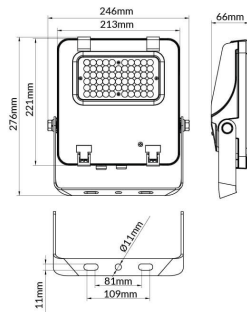

AQUILA II

Lavov flood light from the family AQUILA II with a power of 50W and an optics 55x125°, tilt55 degrees . CCT 4000K. With a total lumen output of 7500lm and a luminous efficiency of 150lm/W.ON-OFF driver. Made in die cast aluminum and finished in Black color. IP66 and IK 08 degree of protection.

Item code	86.I0018.1451.02
Product type	Indoor
Category	Industrial
Family	AQUILA II
Subfamily	AQUILA II

Pictograms

Scheme

Product	
Real power (W)	50
Real luminous flux (Lm)	7500
Luminous efficiency (Lm/W)	150
Beam angle (°)	55x125°, tilt55
Life time (h)	50000h L70B50
IP	66
Electrical class insulation	Class I
Colour	Black
Control gear included	Yes
Control gear	ON-OFF
Light source	LED
Type of LED	2835
Colour temperature (K)	4000
Colour consistency (SDCM)	SDCM<5
CRI	≥70
IK	08