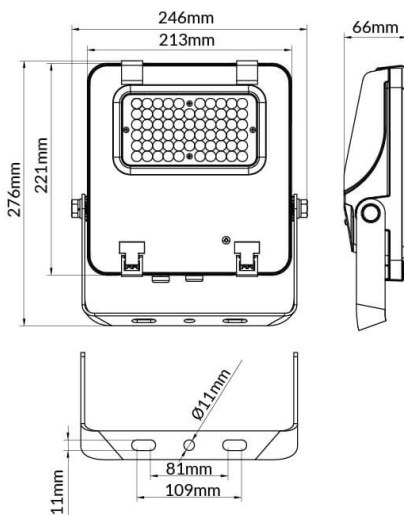

AQUILA II

Lavov flood light from the family AQUILA II with a power of 50W and an optics 55x125°, tilt55 degrees . CCT 4000K. With a total lumen output of 7500lm and a luminous efficiency of 150lm/W.ON-OFF driver. Made in die cast aluminum and finished in Black color. IP66 and IK 08 degree of protection.

Scheme

Item code	86.I0018.1451.02
Product type	Outdoor
Category	Floodlights
Family	AQUILA II
Pictograms	

Product	
Real power (W)	50
Real luminous flux (Lm)	7500
Luminous efficiency (Lm/W)	150
Beam angle (°)	55x125°, tilt55
Life time (h)	50000h L70B50
IP	66
Electrical class insulation	Class I
Colour	Black
Control gear included	Yes
Control gear	ON-OFF
Light source	LED
Type of LED	2835
Colour temperature (K)	4000
Colour consistency (SDCM)	SDCM5
CRI	≥70
IK	08