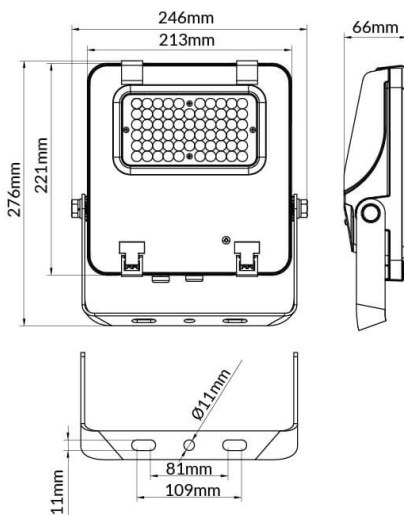

AQUILA II

Lavov flood light from the family AQUILA II with a power of 50W and an optics 55x125°, tilt55 degrees . CCT 4000K. With a total lumen output of 7500lm and a luminous efficiency of 150lm/W.ON-OFF driver. Made in die cast aluminum and finished in Black color. IP66 and IK 08 degree of protection.

Scheme

Item code	86.I0018.1451.02
Product type	Indoor
Category	Industrial
Family	AQUILA II
Subfamily	AQUILA II
Pictograms	

Product	
Real power (W)	50
Real luminous flux (Lm)	7500
Luminous efficiency (Lm/W)	150
Beam angle (°)	55x125°, tilt55
Life time (h)	50000h L70B50
IP	66
Electrical class insulation	Class I
Colour	Black
Control gear included	Yes
Control gear	ON-OFF
Light source	LED
Type of LED	2835
Colour temperature (K)	4000
Colour consistency (SDCM)	SDCM5
CRI	≥70
IK	08