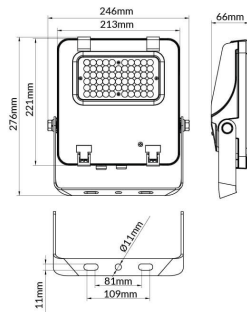

Scheme

Product	
Real power (W)	50
Real luminous flux (Lm)	7500
Luminous efficiency (Lm/W)	150
Beam angle (°)	55x125°, tilt55
Life time (h)	50000h L70B50
IP	66
Electrical class insulation	Class I
Colour	Black
Control gear included	Yes
Control gear	ON-OFF
Light source	LED
Type of LED	2835
Colour temperature (K)	4000
Colour consistency (SDCM)	SDCM<5
CRI	≥70
IK	08