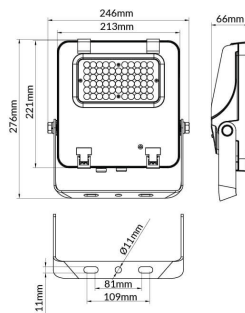

AQUILA II

Lavov flood light from the family AQUILA II with a power of 50W and an optics 55x125°, tilt55 degrees . CCT 4000K. With a total lumen output of 7500lm and a luminous efficiency of 150lm/W.ON-OFF driver. Made in die cast aluminum and finished in Black color. IP66 and IK 08 degree of protection.

Item code	86.I0018.1451.02
Product type	Indoor
Category	Industrial
Family	AQUILA II
Subfamily	AQUILA II

Pictograms

Scheme

Product

Real power (W)	50
Real luminous flux (Lm)	7500
Luminous efficiency (Lm/W)	150
Beam angle (°)	55x125°, tilt55
Life time (h)	50000h L70B50
IP	66
Electrical class insulation	Class I
Colour	Black
Control gear included	Yes
Control gear	ON-OFF
Light source	LED
Type of LED	2835
Colour temperature (K)	4000
Colour consistency (SDCM)	SDCM<5
CRI	≥70
IK	08