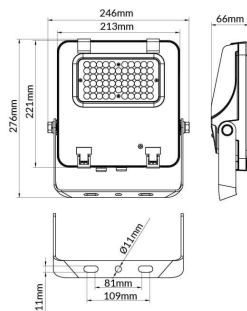

AQUILA II

Lavov flood light from the family AQUILA II with a power of 50W and an optics 55x125°, tilt55 degrees . CCT 4000K. With a total lumen output of 7500lm and a luminous efficiency of 150lm/W.ON-OFF driver. Made in die cast aluminum and finished in Black color. IP66 and IK 08 degree of protection.

Item code	86.I0018.1451.02
Product type	Indoor
Category	Floodlights
Family	AQUILA II
Subfamily	AQUILA II

Pictograms					

Scheme

Product	
Real power (W)	50
Real luminous flux (Lm)	7500
Luminous efficiency (Lm/W)	150
Beam angle (°)	55x125°, tilt55
Life time (h)	50000h L70B50
IP	66
Electrical class insulation	Class I
Colour	Black
Control gear included	Yes
Control gear	ON-OFF
Light source	LED
Type of LED	2835
Colour temperature (K)	4000
Colour consistency (SDCM)	SDCM<5
CRI	≥70
IK	08