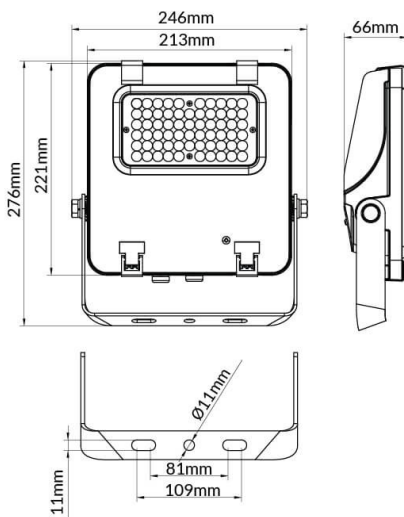

AQUILA II

Lavov flood light from the family AQUILA II with a power of 50W and an optics 55x125°, tilt55 degrees . CCT 4000K. With a total lumen output of 7500lm and a luminous efficiency of 150lm/W.ON-OFF driver. Made in die cast aluminum and finished in Black color. IP66 and IK 08 degree of protection.

Scheme

Item code	86.I0018.1451.02
Product type	Outdoor
Category	Floodlights
Family	AQUILA II
Subfamily	AQUILA II
Pictograms	

Product	
Real power (W)	50
Real luminous flux (Lm)	7500
Luminous efficiency (Lm/W)	150
Beam angle (°)	55x125°, tilt55
Life time (h)	50000h L70B50
IP	66
Electrical class insulation	Class I
Colour	Black
Control gear included	Yes
Control gear	ON-OFF
Light source	LED
Type of LED	2835
Colour temperature (K)	4000
Colour consistency (SDCM)	SDCM5
CRI	≥70
IK	08