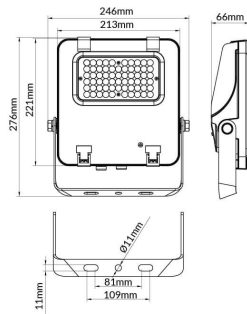

AQUILA II

Lavov flood light from the family AQUILA II with a power of 50W and an optics 55x125°, tilt55 degrees . CCT 4000K. With a total lumen output of 7500lm and a luminous efficiency of 150lm/W.ON-OFF driver. Made in die cast aluminum and finished in Black color. IP66 and IK 08 degree of protection.

Item code	86.10018.1451.02
Product type	Outdoor
Category	Floodlights
Family	AQUILA II
Subfamily	AQUILA II

Pictograms	

Scheme

Product	
Real power (W)	50
Real luminous flux (Lm)	7500
Luminous efficiency (Lm/W)	150
Beam angle (°)	55x125°, tilt55
Life time (h)	50000h L70B50
IP	66
Electrical class insulation	Class I
Colour	Black
Control gear included	Yes
Control gear	ON-OFF
Light source	LED
Type of LED	2835
Colour temperature (K)	4000
Colour consistency (SDCM)	SDCM<5
CRI	≥70
IK	08